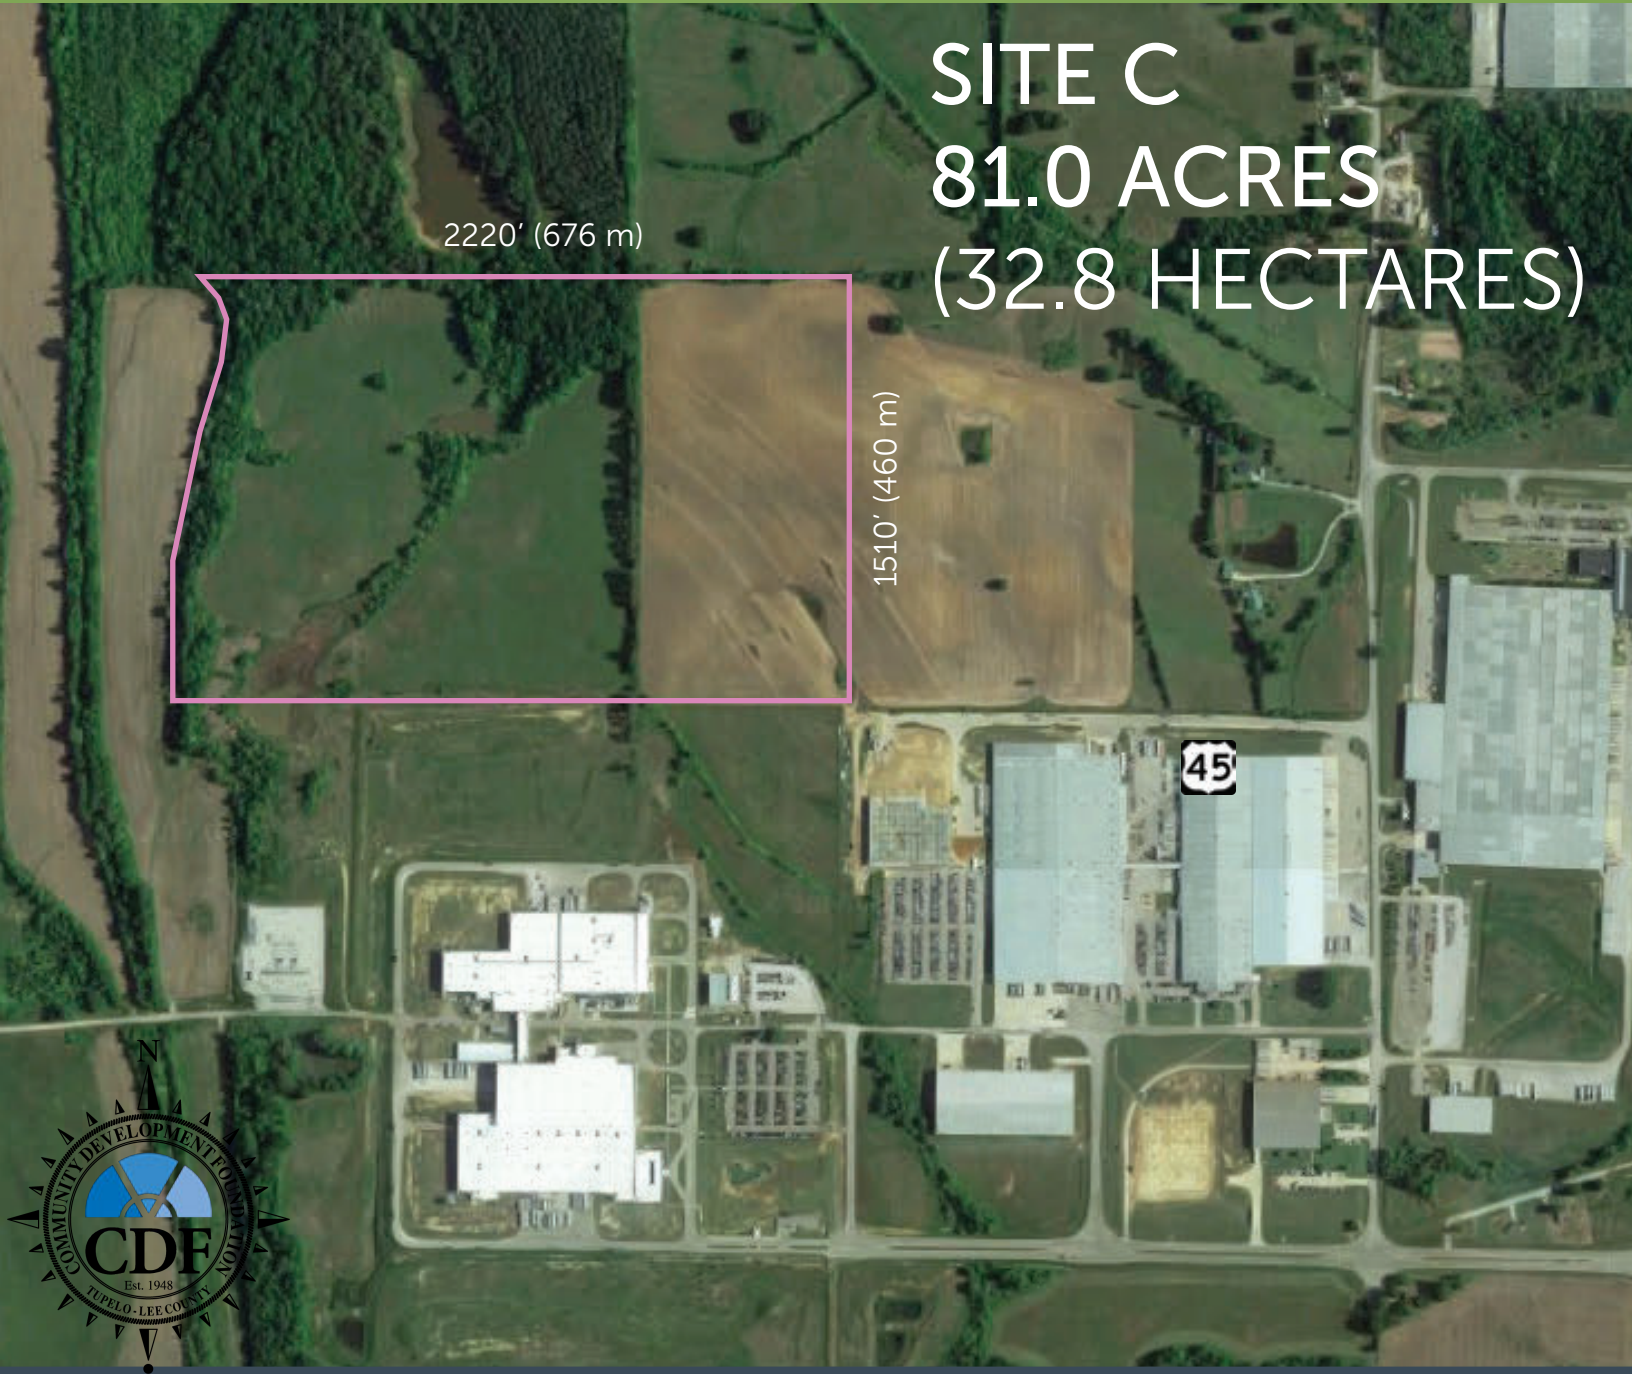

COMMUNITY
DEVELOPMENT
FOUNDATION

AVAILABLE

81.0 ACRE SITE

HARRY A. MARTIN NORTH LEE INDUSTRIAL COMPLEX

SITE C

2220' (676 m)

1510' (460 m)

SITE C 81.0 ACRES (32.8 HECTARES)

MARTIN DRIVE , GUNTOWN, MISSISSIPPI 38849

398 EAST MAIN
TUPELO, MS 38804
662.842.4521
CDFMS.ORG