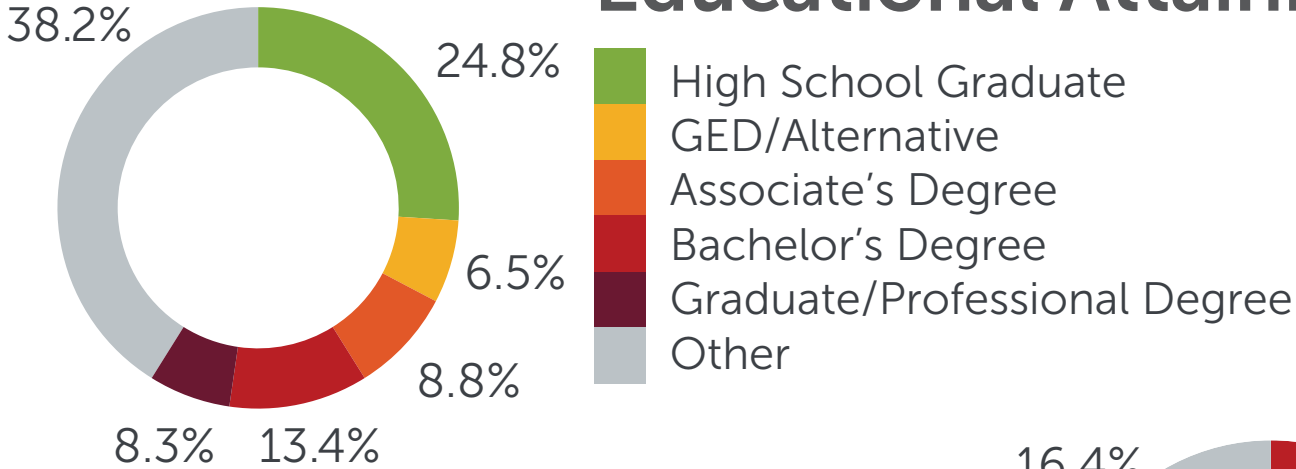

TUPELO MICROPOLITAN LABOR DEMOGRAPHICS

The Tupelo Micropolitan labor shed extends to a **60-minute drive time**.

Based on actual manufacturing employees from **83** different zip codes.

The 2018 population for the labor shed area is **643,973**, with a working age of 18+ population of **498,435**.

Educational Attainment