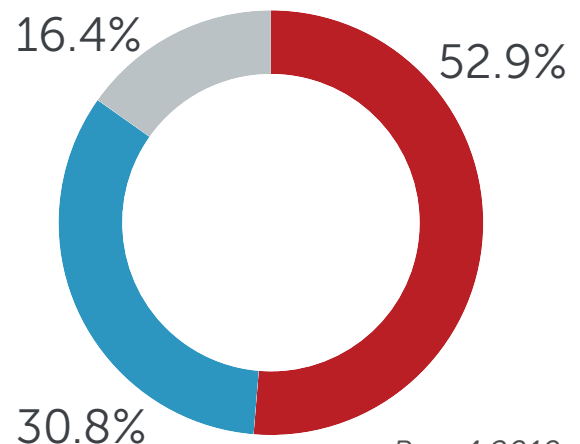

Worker Employment