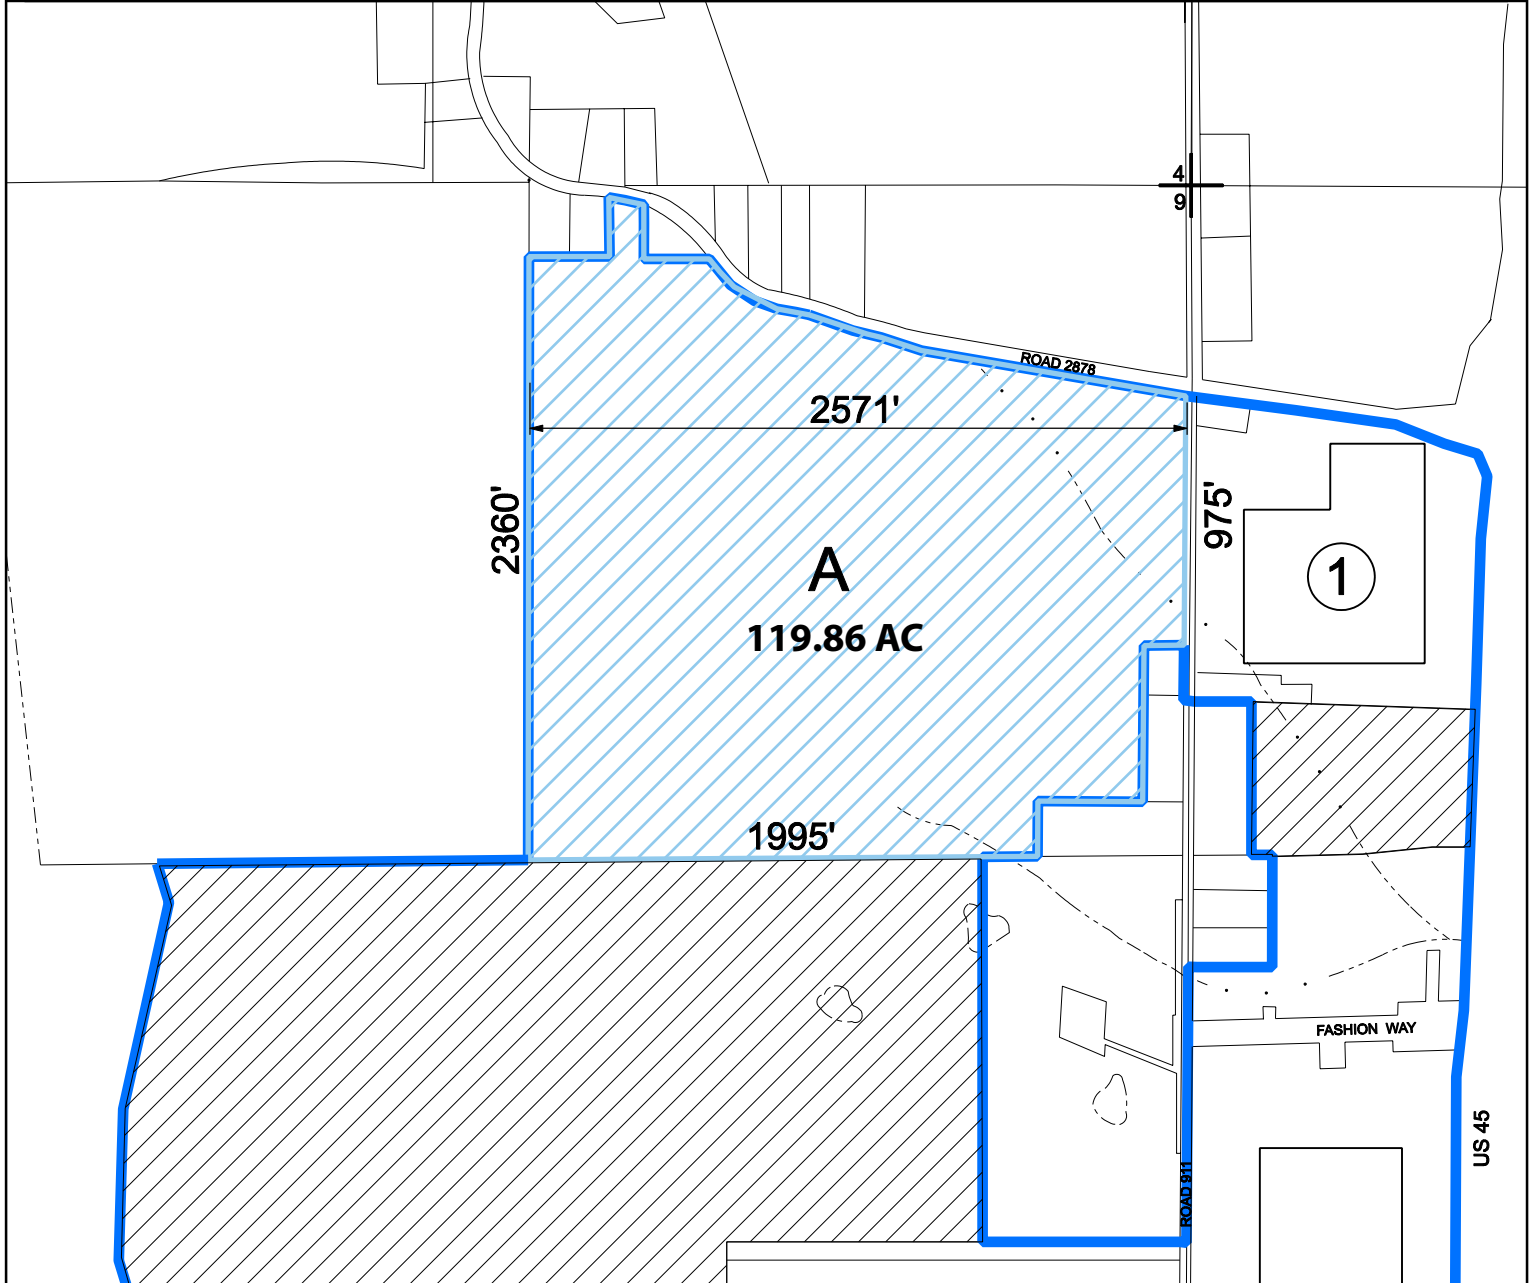

HAM-NL SITE A

NOTES:

1. LOCATED IN HARRY A. MARTIN NORTH LEE INDUSTRIAL COMPLEX

MINIMUM ACREAGE= 20 ACRES

MAXIMUM ACREAGE= 119 ACRES

COMMUNITY DEVELOPMENT FOUNDATION
300 WEST MAIN STREET, P.O. BOX A
TUPELO, MISSISSIPPI 38802-1210
TOLL FREE: 800.523.3483 PHONE: 662.842.4521
FAX: 662.841.0693 EMAIL: INFO@CDFMS.ORG
WEBSITE: WWW.CDFMS.ORG