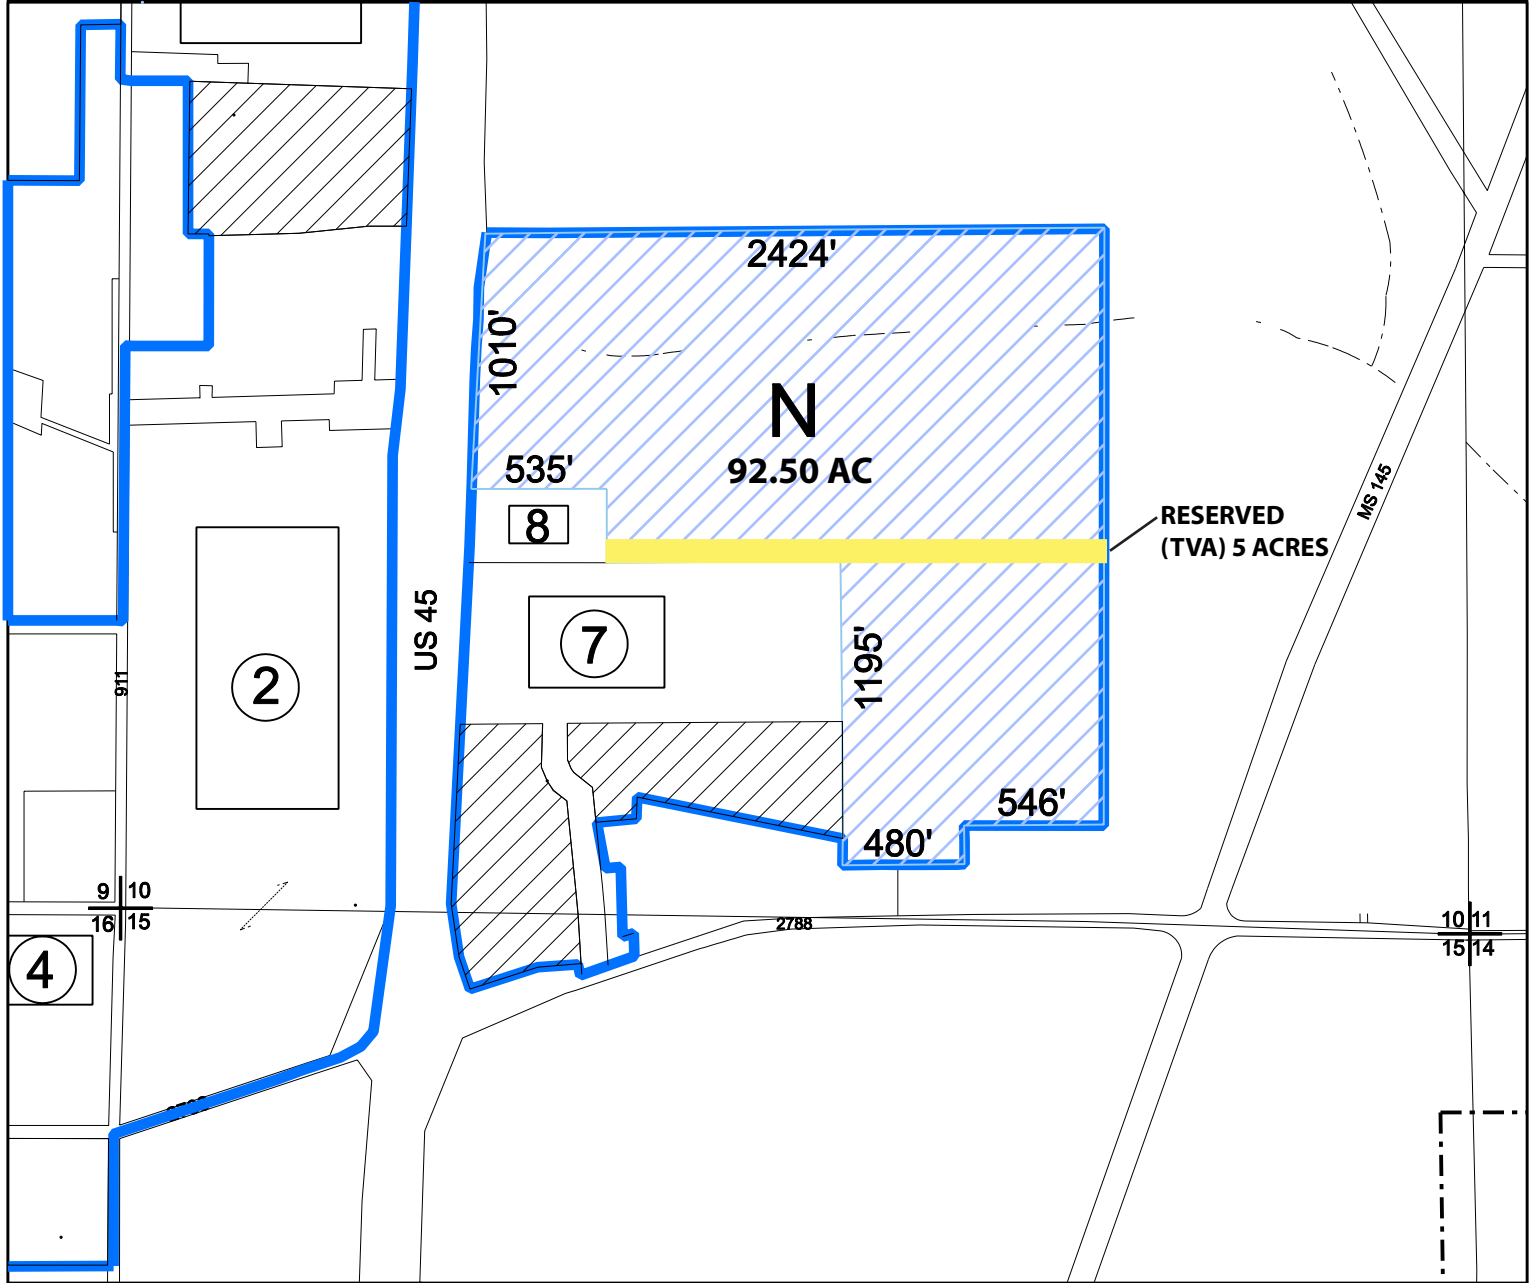

HAM-NL SITE N

NOTES:

1. LOCATED IN HARRY A. MARTIN NORTH LEE INDUSTRIAL COMPLEX

MINIMUM ACREAGE= 5 ACRES
 MAXIMUM ACREAGE= 97.5 ACRES

COMMUNITY DEVELOPMENT FOUNDATION
 300 WEST MAIN STREET, P.O. BOX A
 TUPELO, MISSISSIPPI 38602-1210
 TOLL FREE: 800.523.3463 PHONE: 662.842.4521
 FAX: 662.841.0693 EMAIL: INFO@CDFMS.ORG
 WEBSITE: WWW.CDFMS.ORG