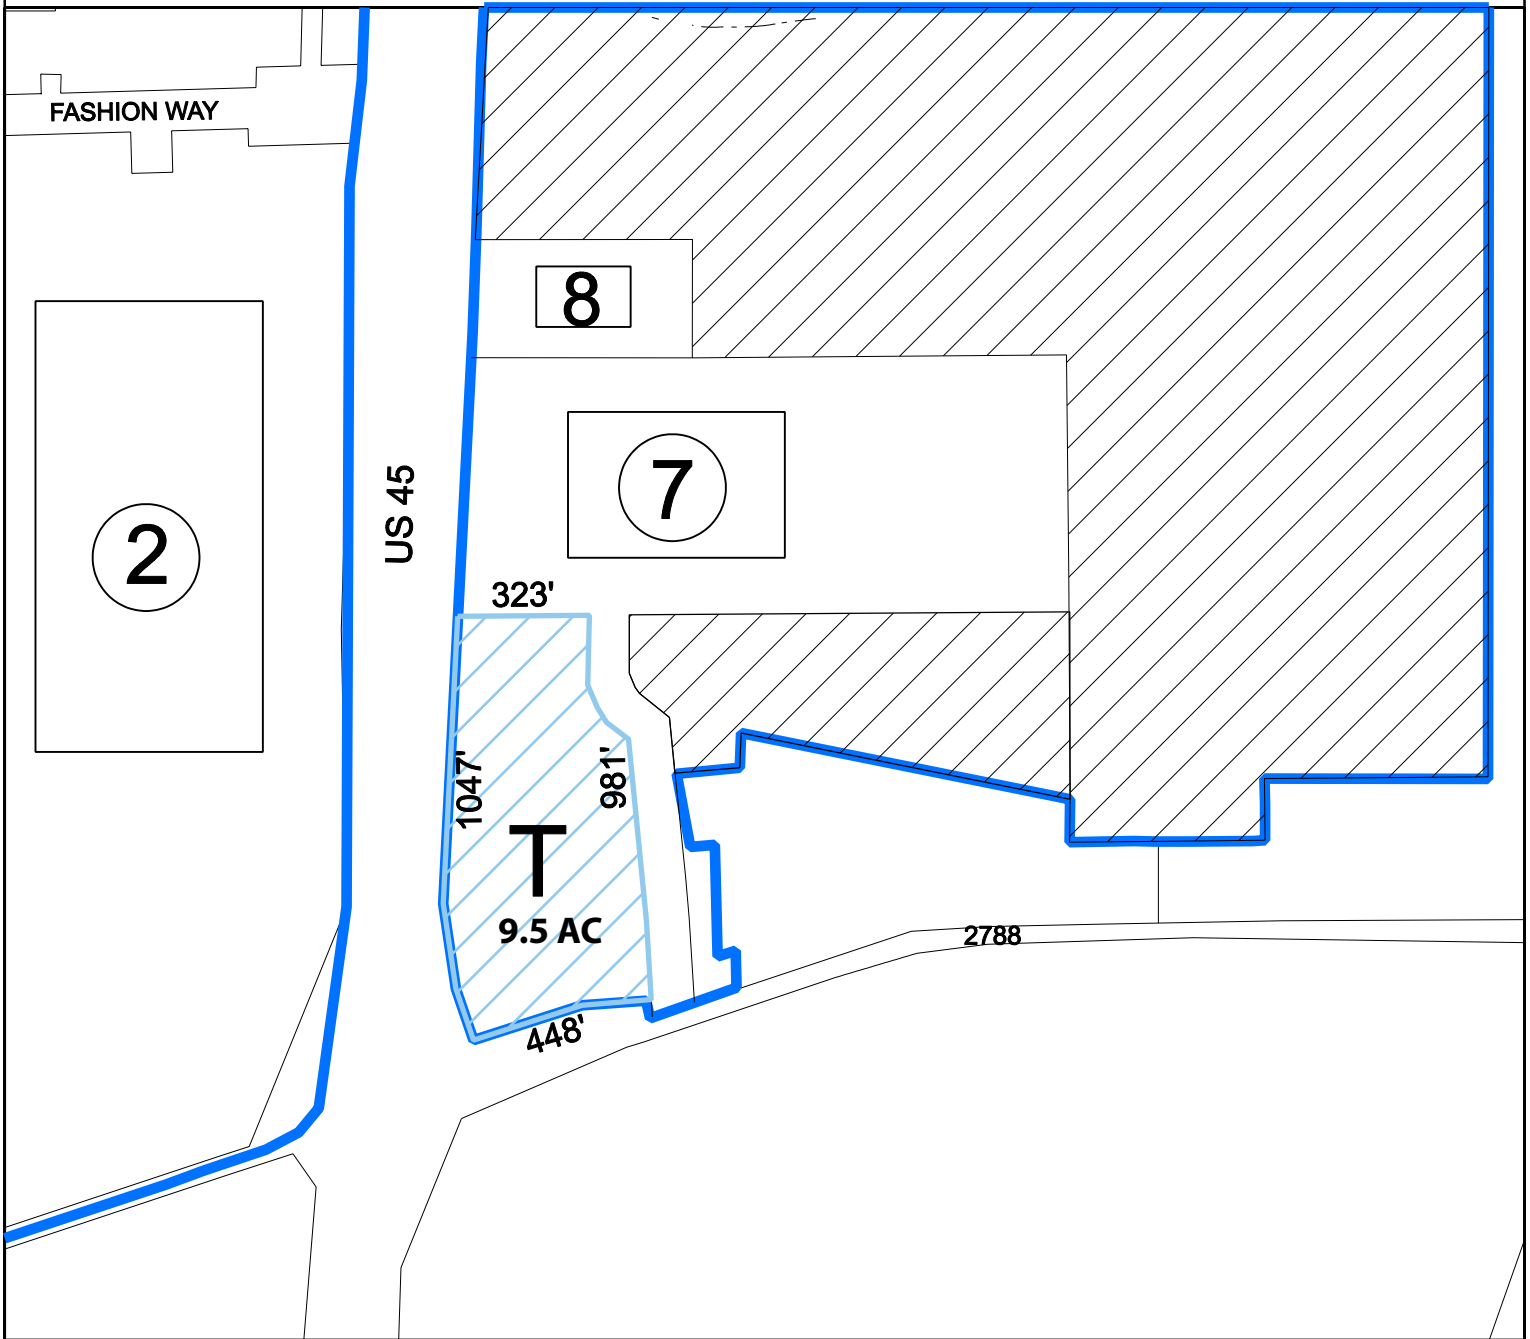

HAM-NL SITE T

NOTES:

1. LOCATED IN HARRY A. MARTIN NORTH LEE INDUSTRIAL COMPLEX

MINIMUM ACREAGE= 4 ACRES

MAXIMUM ACREAGE= 9.5 ACRES

COMMUNITY DEVELOPMENT FOUNDATION
300 WEST MAIN STREET, P.O. BOX A
TUPELO, MISSISSIPPI 38802-1210
TOLL FREE: 800.523.3463 PHONE: 662.842.4521
FAX: 662.841.0693 EMAIL: INFO@CDFMS.ORG
WEBSITE: WWW.CDFMS.ORG