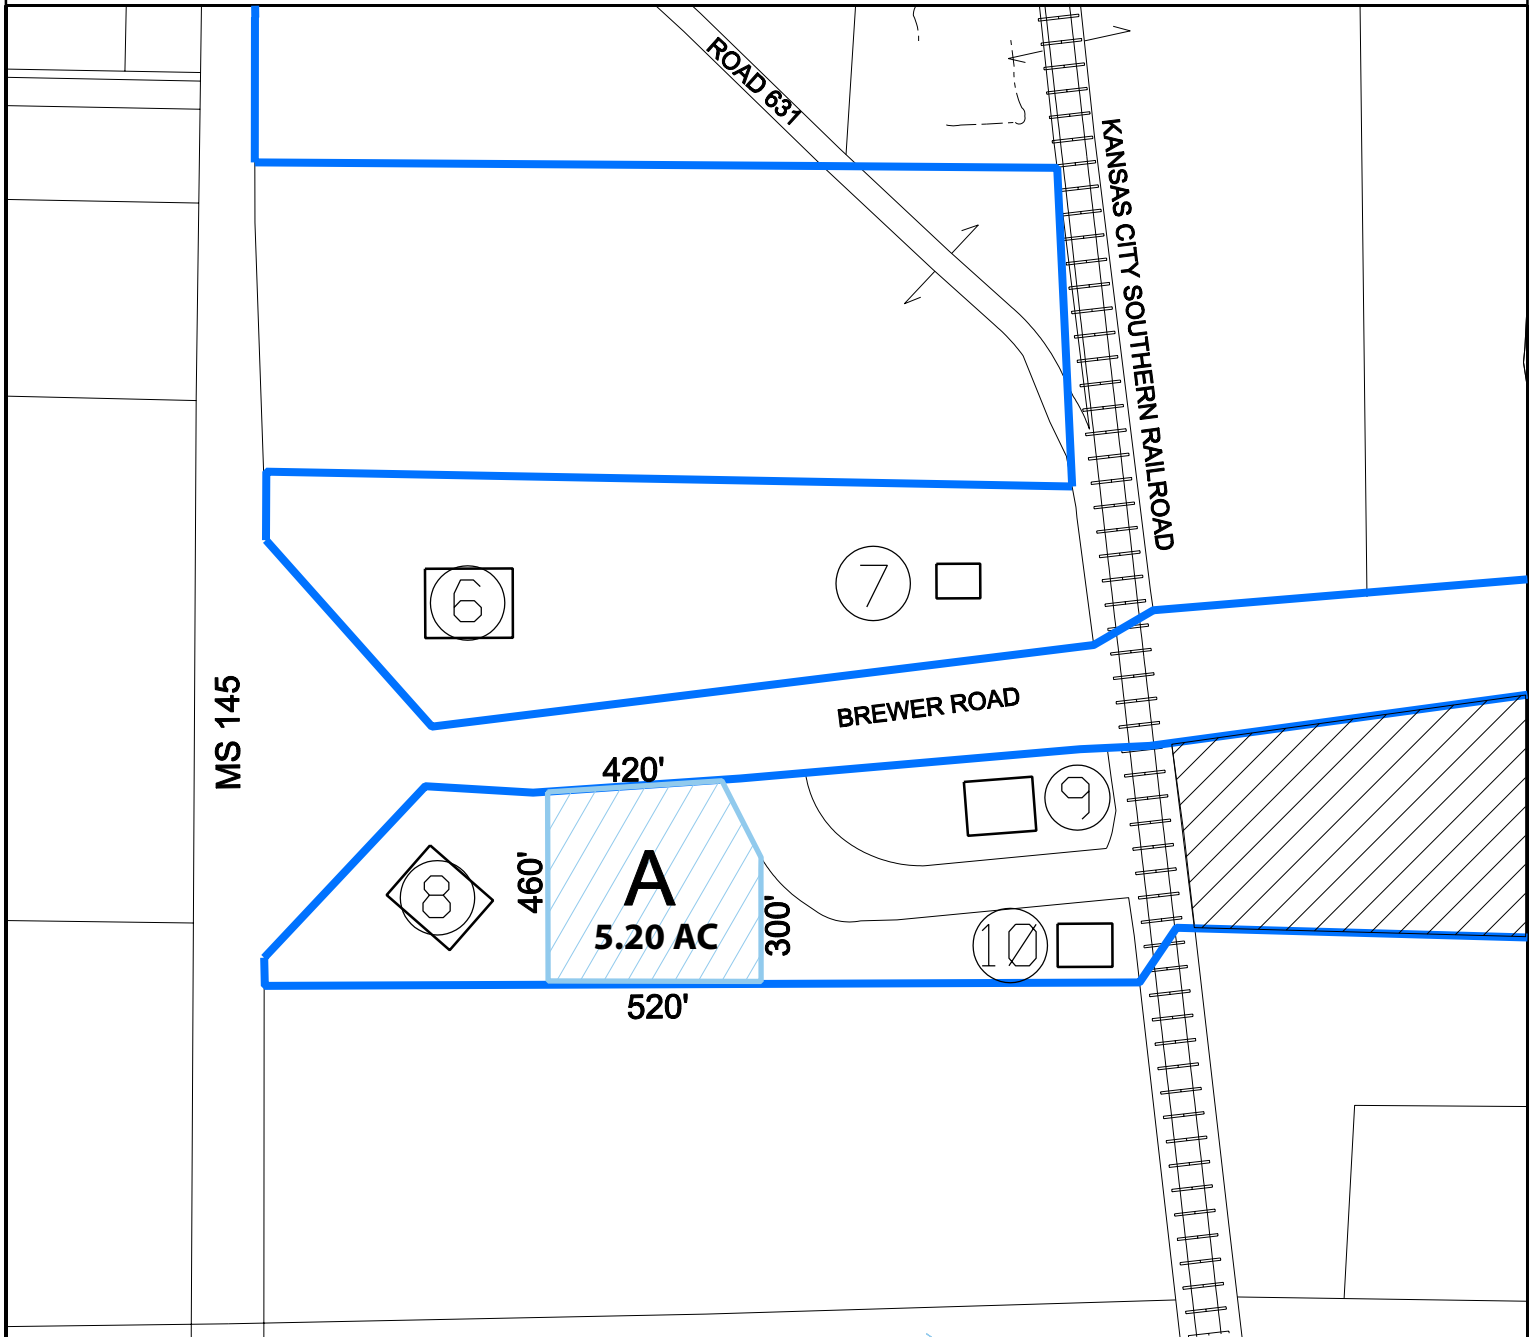

# TULIPS SITE A

**NOTES:**

1. LOCATED IN TUPELO LEE INDUSTRIAL PARK SOUTH

MINIMUM ACREAGE= 5 ACRES  
 MAXIMUM ACREAGE= 5 ACRES

**COMMUNITY DEVELOPMENT FOUNDATION**  
 300 WEST MAIN STREET, P.O. BOX A  
 TUPELO, MISSISSIPPI 38802-1210  
 TOLL FREE: 800.523.3463 PHONE: 662.842.4521  
 FAX: 662.841.0693 EMAIL: INFO@CDFMS.ORG  
 WEBSITE: WWW.CDFMS.ORG