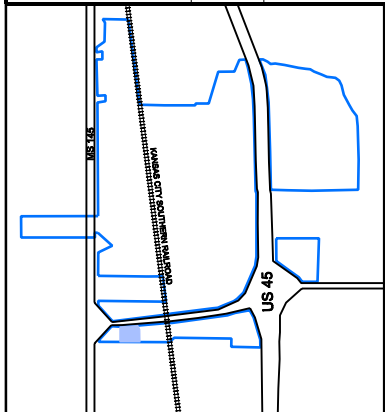

# TULIPS SITE A

**NOTES:**

1. LOCATED IN TUPELO LEE INDUSTRIAL PARK SOUTH

MINIMUM ACREAGE= 5 ACRES  
 MAXIMUM ACREAGE= 5 ACRES

**COMMUNITY DEVELOPMENT FOUNDATION**  
 300 WEST MAIN STREET, P.O. BOX A  
 TUPELO, MISSISSIPPI 38802-1210  
 TOLL FREE: 800.523.3463 PHONE: 662.842.4521  
 FAX: 662.841.0693 EMAIL: INFO@CDFMS.ORG  
 WEBSITE: WWW.CDFMS.ORG