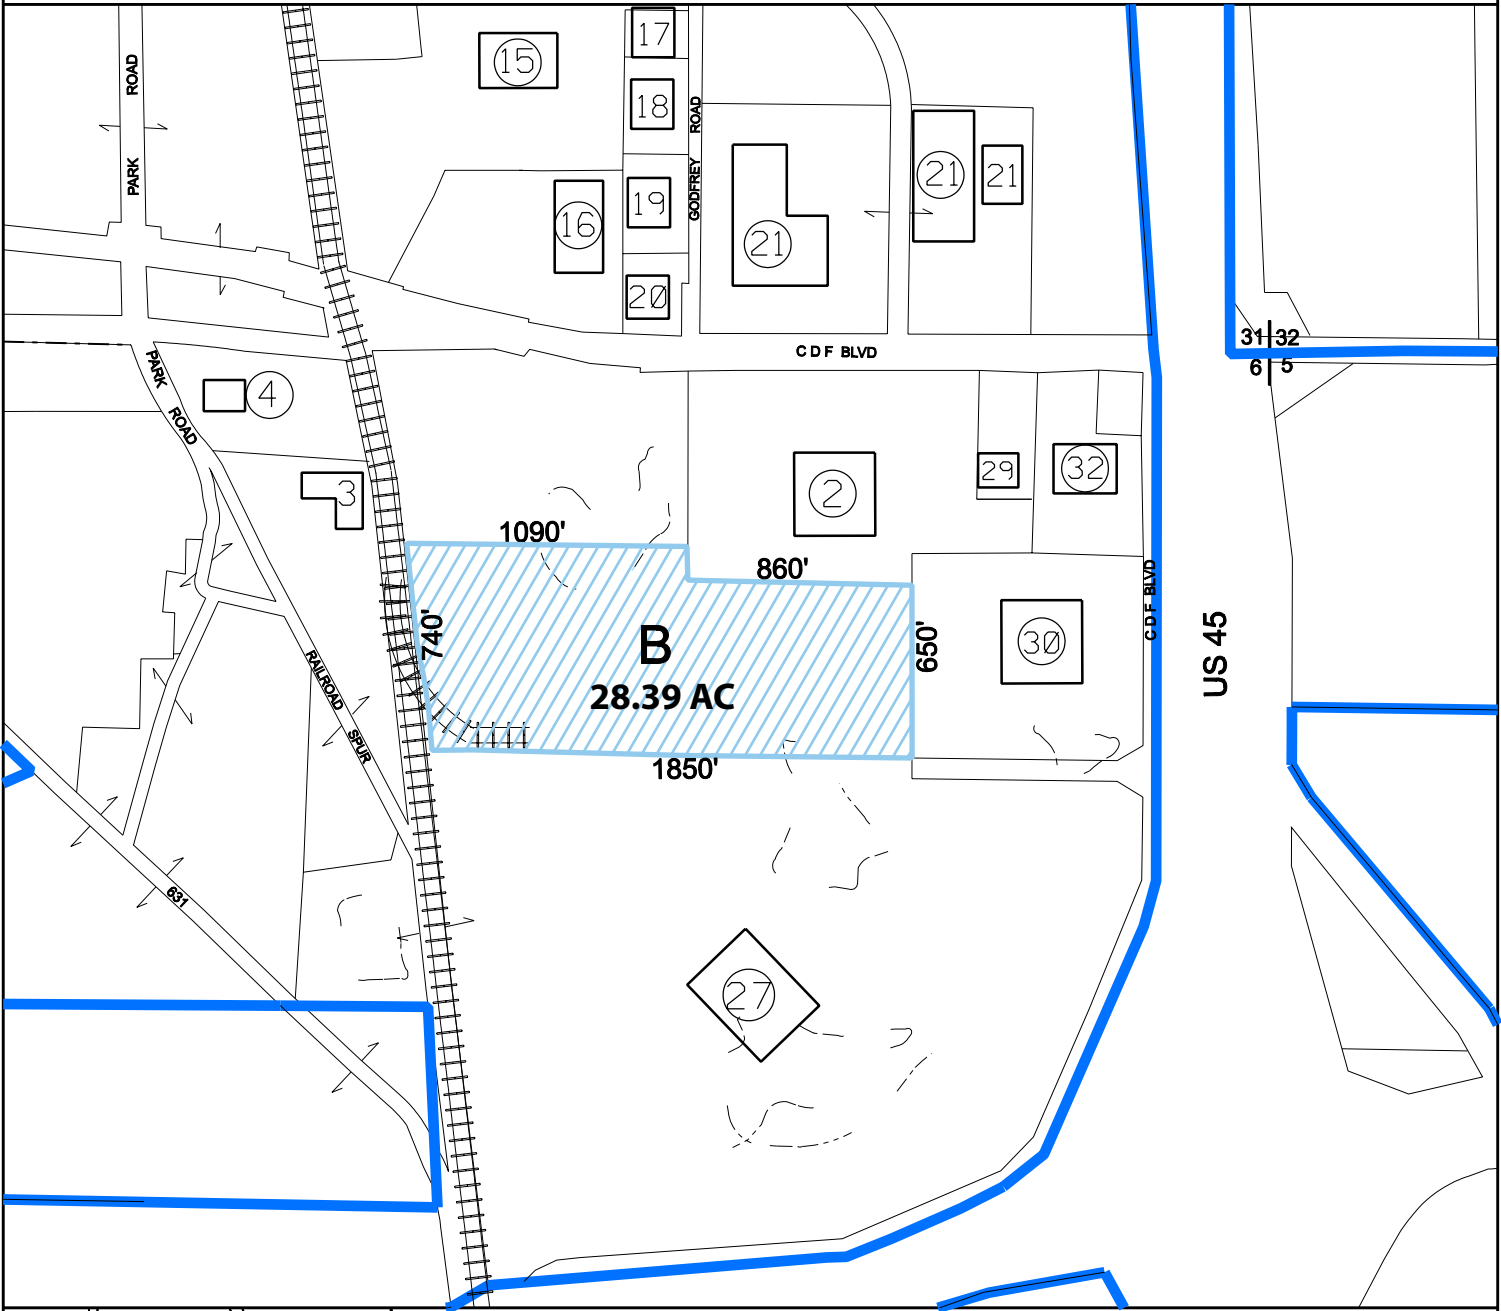

TULIPS SITE B

NOTES:

- 1. LOCATED IN TUPELO LEE INDUSTRIAL PARK SOUTH
- MINIMUM ACREAGE= 10 ACRES
- MAXIMUM ACREAGE= 28 ACRES

COMMUNITY DEVELOPMENT FOUNDATION
 300 WEST MAIN STREET, P.O. BOX A
 TUPELO, MISSISSIPPI 38802-1210
 TOLL FREE: 800.523.3463 PHONE: 662.842.4521
 FAX: 662.841.0693 EMAIL: INFO@CDFMS.ORG
 WEBSITE: WWW.CDFMS.ORG