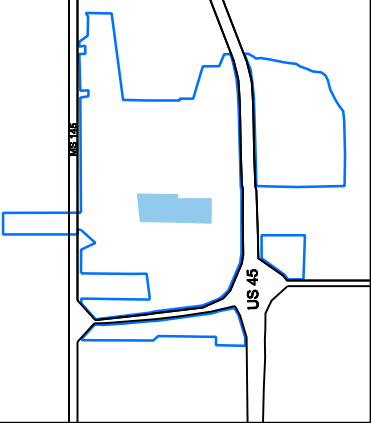

TULIPS SITE B

NOTES:

- 1. LOCATED IN TUPELO LEE INDUSTRIAL PARK SOUTH
- MINIMUM ACREAGE= 10 ACRES
- MAXIMUM ACREAGE= 28 ACRES

COMMUNITY DEVELOPMENT FOUNDATION
 300 WEST MAIN STREET, P.O. BOX A
 TUPELO, MISSISSIPPI 38802-1210
 TOLL FREE: 800.523.3463 PHONE: 662.842.4521
 FAX: 662.841.0693 EMAIL: INFO@CDFMS.ORG
 WEBSITE: WWW.CDFMS.ORG