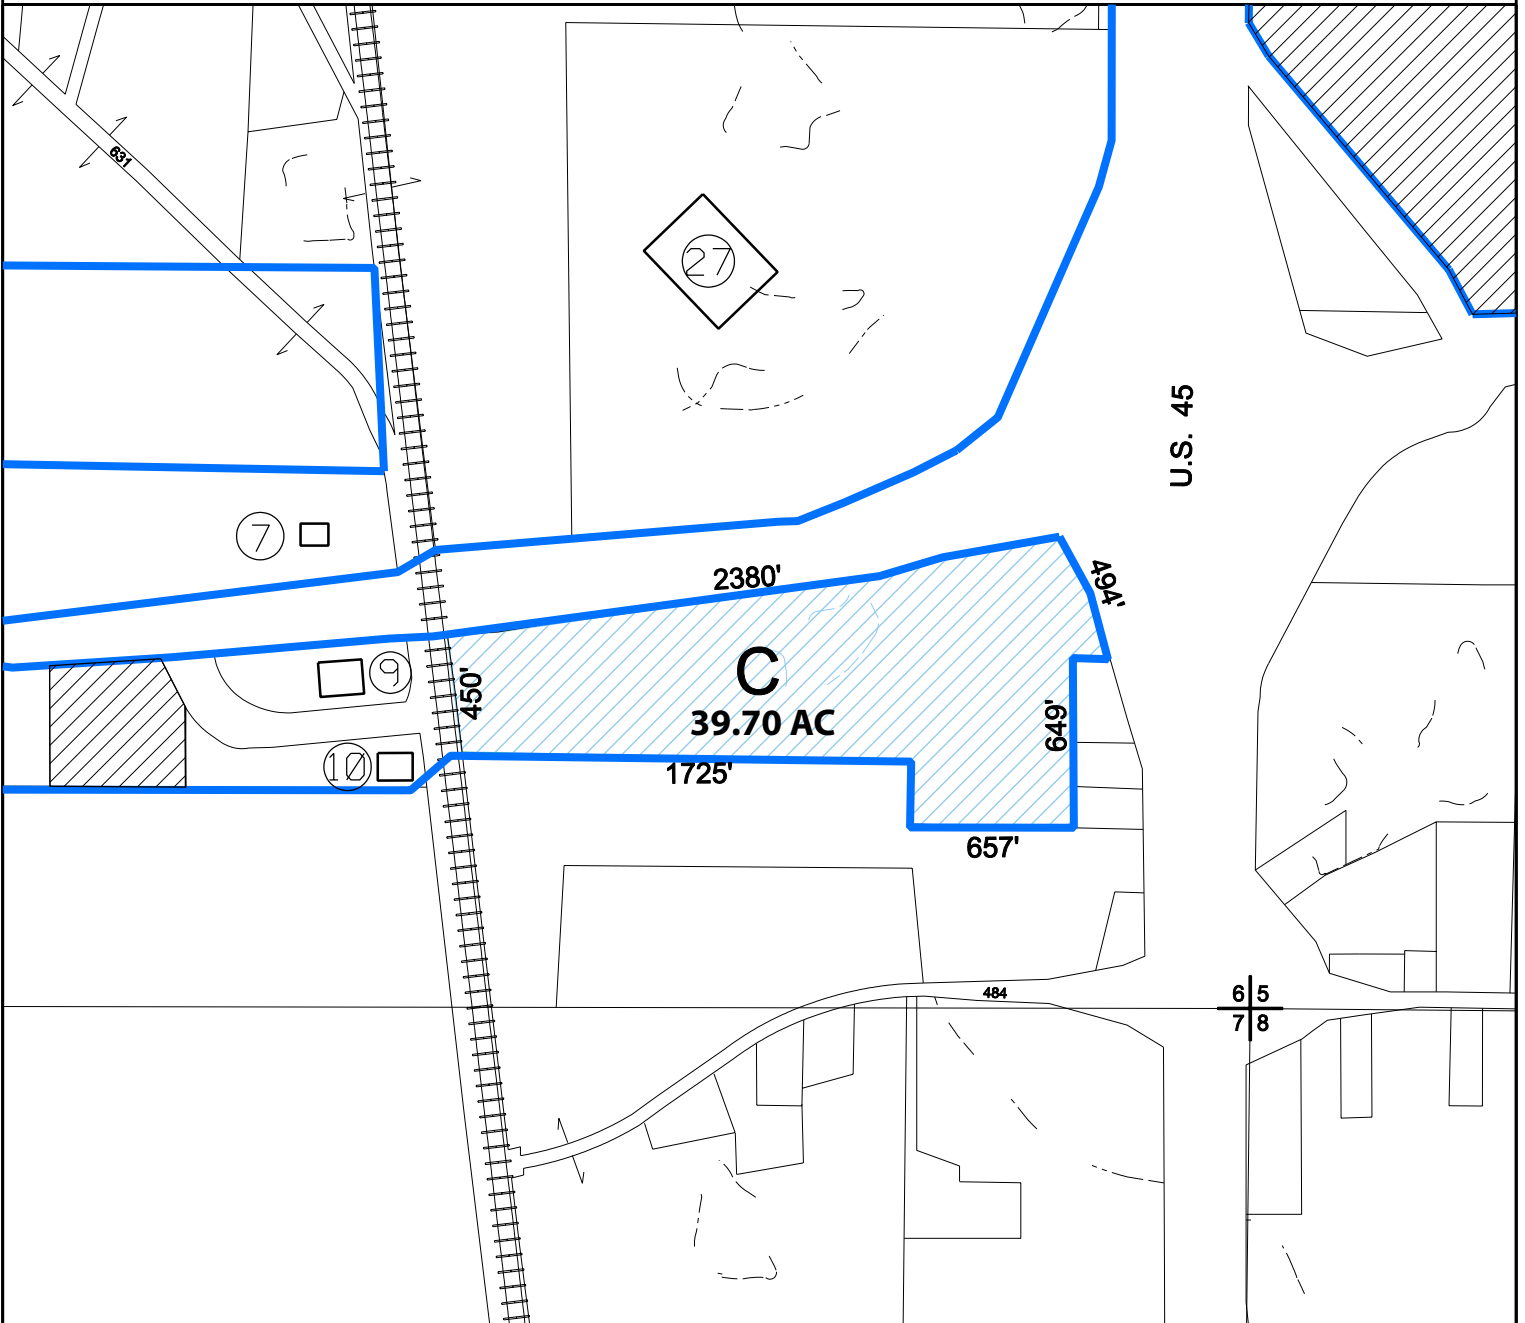

TULIPS SITE C

NOTES:

1. LOCATED IN TUPELO LEE INDUSTRIAL PARK SOUTH

MINIMUM ACREAGE= 10 ACRES
 MAXIMUM ACREAGE= 39 ACRES

COMMUNITY DEVELOPMENT FOUNDATION
 300 WEST MAIN STREET, P.O. BOX A
 TUPELO, MISSISSIPPI 38802-1210
 TOLL FREE: 800.523.3463 PHONE: 662.842.4521
 FAX: 662.841.0693 EMAIL: INFO@CDFMS.ORG
 WEBSITE: WWW.CDFMS.ORG