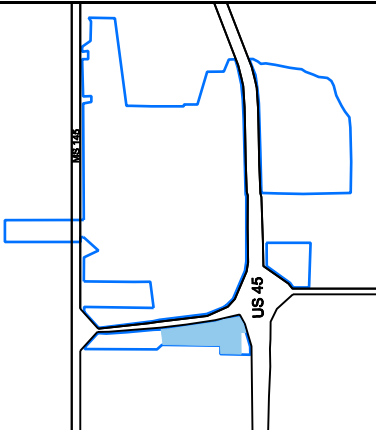

TULIPS SITE C

NOTES:

1. LOCATED IN TUPELO LEE INDUSTRIAL PARK SOUTH

MINIMUM ACREAGE= 10 ACRES
 MAXIMUM ACREAGE= 39 ACRES

COMMUNITY DEVELOPMENT FOUNDATION
 300 WEST MAIN STREET, P.O. BOX A
 TUPELO, MISSISSIPPI 38802-1210
 TOLL FREE: 800.523.3463 PHONE: 662.842.4521
 FAX: 662.841.0693 EMAIL: INFO@CDFMS.ORG
 WEBSITE: WWW.CDFMS.ORG