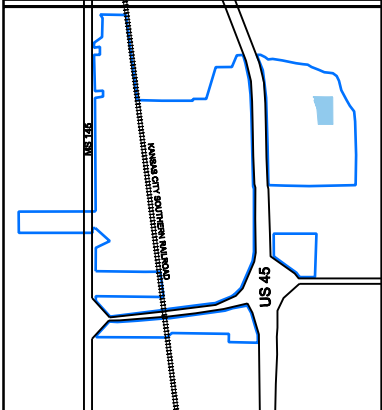

TULIPS SITE D

NOTES:

1. LOCATED IN TUPELO LEE INDUSTRIAL PARK SOUTH

MINIMUM ACREAGE= 2 ACRES

MAXIMUM ACREAGE= 14 ACRES

COMMUNITY DEVELOPMENT FOUNDATION
300 WEST MAIN STREET, P.O. BOX A
TUPELO, MISSISSIPPI 38802-1210
TOLL FREE: 800.523.3463 PHONE: 662.842.4521
FAX: 662.841.0693 EMAIL: INFO@CDFMS.ORG
WEBSITE: WWW.CDFMS.ORG