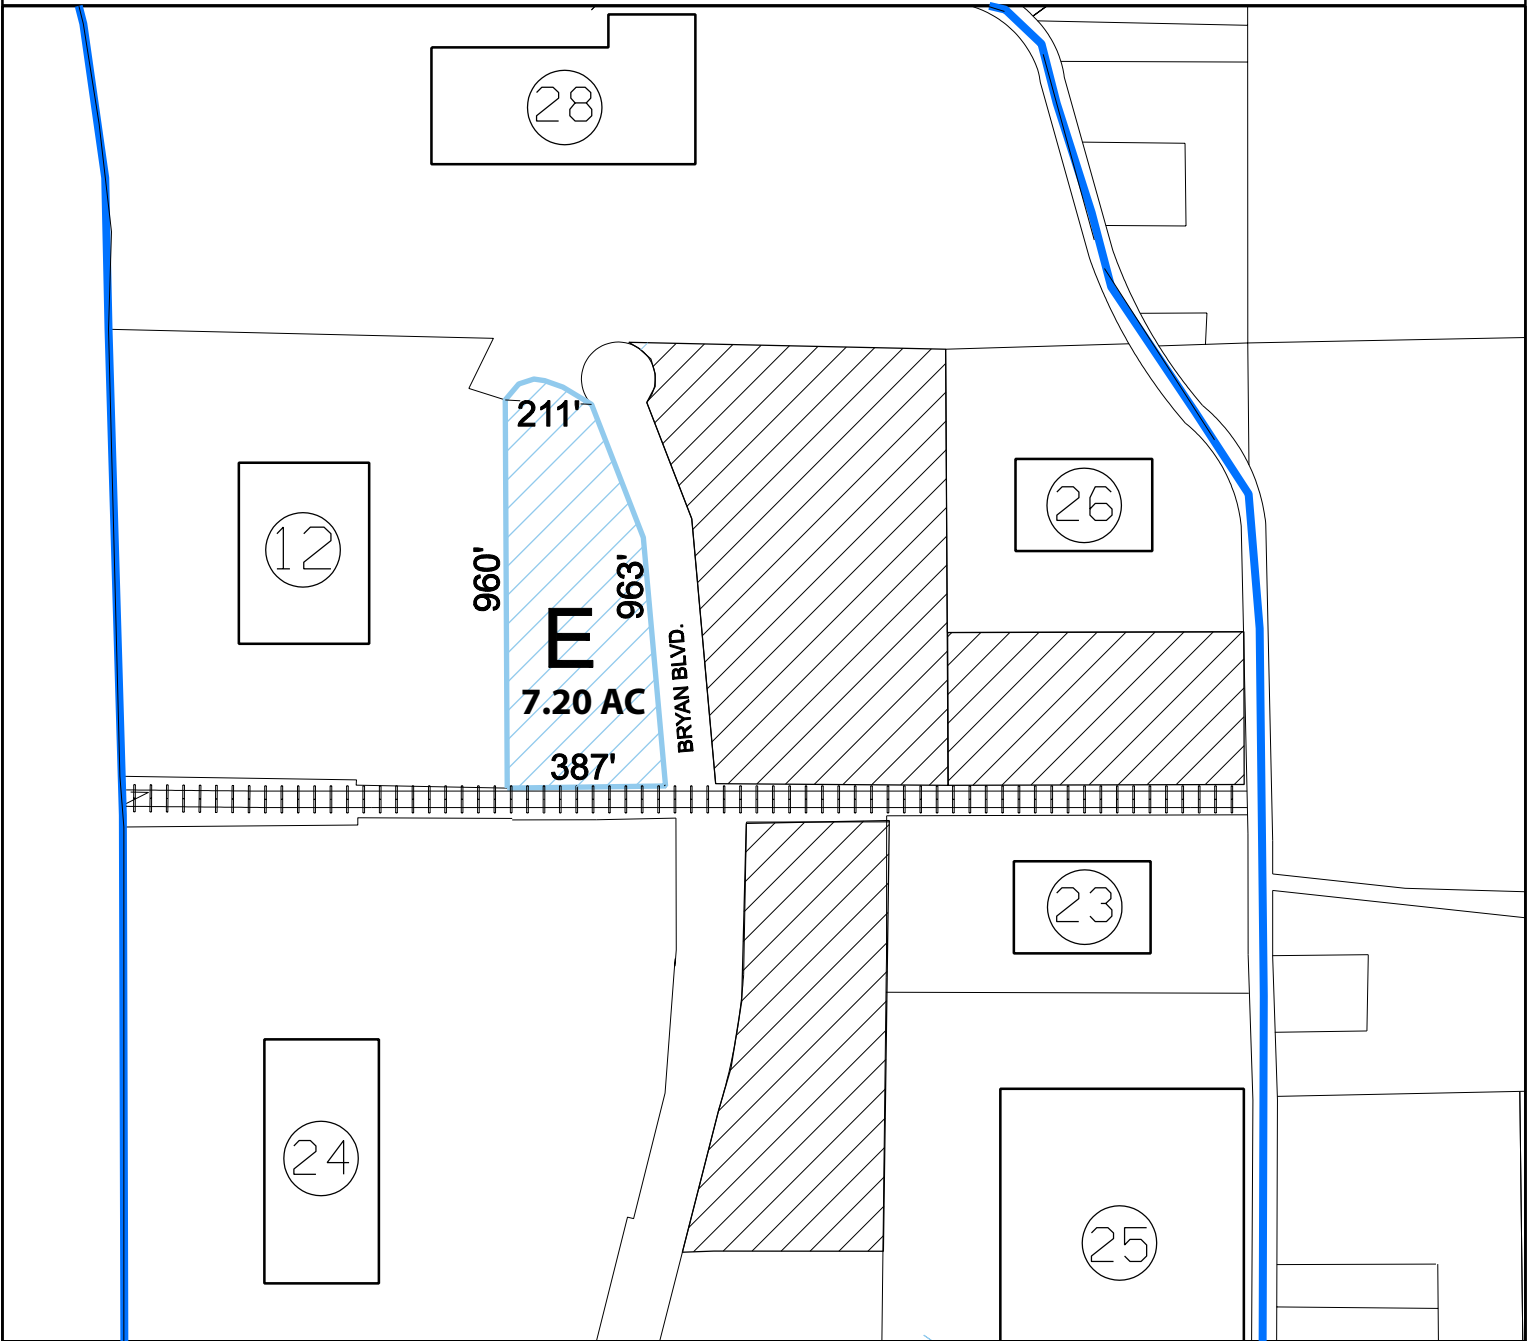

TULIPS SITE E

NOTES:

- 1. LOCATED IN TUPELO LEE INDUSTRIAL PARK SOUTH
- MINIMUM ACREAGE= 2 ACRES
- MAXIMUM ACREAGE= 7 ACRES

COMMUNITY DEVELOPMENT FOUNDATION
 300 WEST MAIN STREET, P.O. BOX A
 TUPELO, MISSISSIPPI 38802-1210
 TOLL FREE: 800.523.3463 PHONE: 662.842.4521
 FAX: 662.841.0693 EMAIL: INFO@CDFMS.ORG
 WEBSITE: WWW.CDFMS.ORG