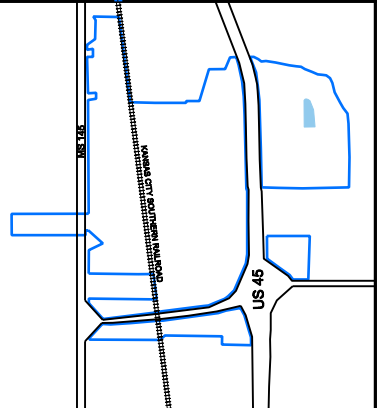

TULIPS SITE E

NOTES:

- 1. LOCATED IN TUPELO LEE INDUSTRIAL PARK SOUTH
- MINIMUM ACREAGE= 2 ACRES
- MAXIMUM ACREAGE= 7 ACRES

COMMUNITY DEVELOPMENT FOUNDATION
 300 WEST MAIN STREET, P.O. BOX A
 TUPELO, MISSISSIPPI 38802-1210
 TOLL FREE: 800.523.3463 PHONE: 662.842.4521
 FAX: 662.841.0693 EMAIL: INFO@CDFMS.ORG
 WEBSITE: WWW.CDFMS.ORG