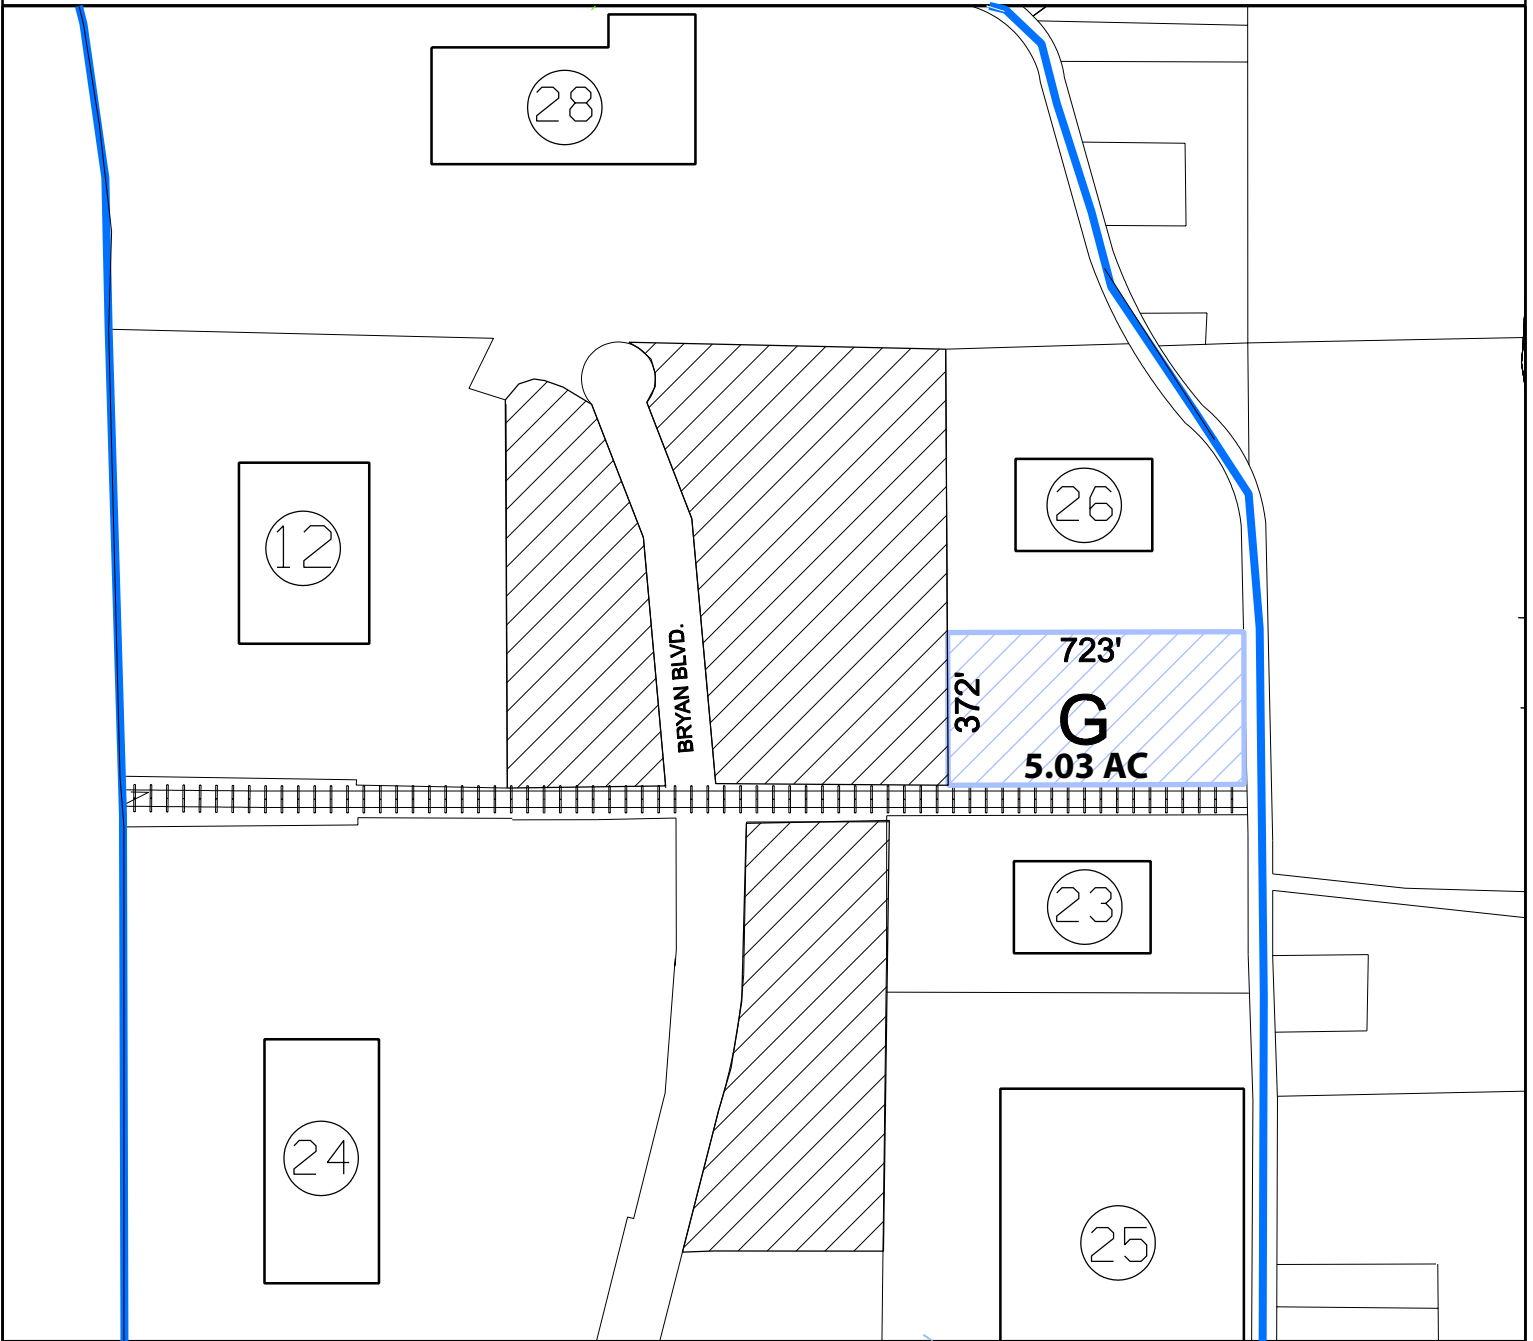

# TULIPS SITE G

## NOTES:

1. LOCATED IN TUPELO LEE INDUSTRIAL PARK SOUTH

MINIMUM ACREAGE= 2 ACRES

MAXIMUM ACREAGE= 5 ACRES

COMMUNITY DEVELOPMENT FOUNDATION  
300 WEST MAIN STREET, P.O. BOX A  
TUPELO, MISSISSIPPI 38802-1210  
TOLL FREE: 800.523.3463 PHONE: 662.842.4521  
FAX: 662.841.0693 EMAIL: INFO@CDFMS.ORG  
WEBSITE: WWW.CDFMS.ORG