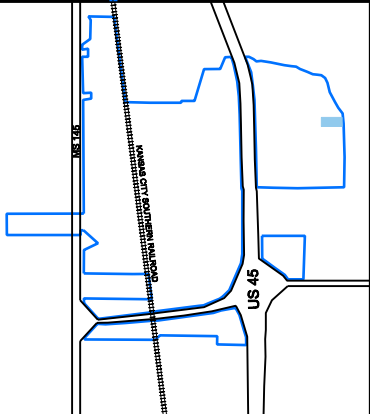

## NOTES:

1. LOCATED IN TUPELO LEE INDUSTRIAL PARK SOUTH

MINIMUM ACREAGE= 2 ACRES

MAXIMUM ACREAGE= 5 ACRES

COMMUNITY DEVELOPMENT FOUNDATION  
300 WEST MAIN STREET, P.O. BOX A  
TUPELO, MISSISSIPPI 38802-1210  
TOLL FREE: 800.523.3463 PHONE: 662.842.4521  
FAX: 662.841.0693 EMAIL: INFO@CDFMS.ORG  
WEBSITE: WWW.CDFMS.ORG