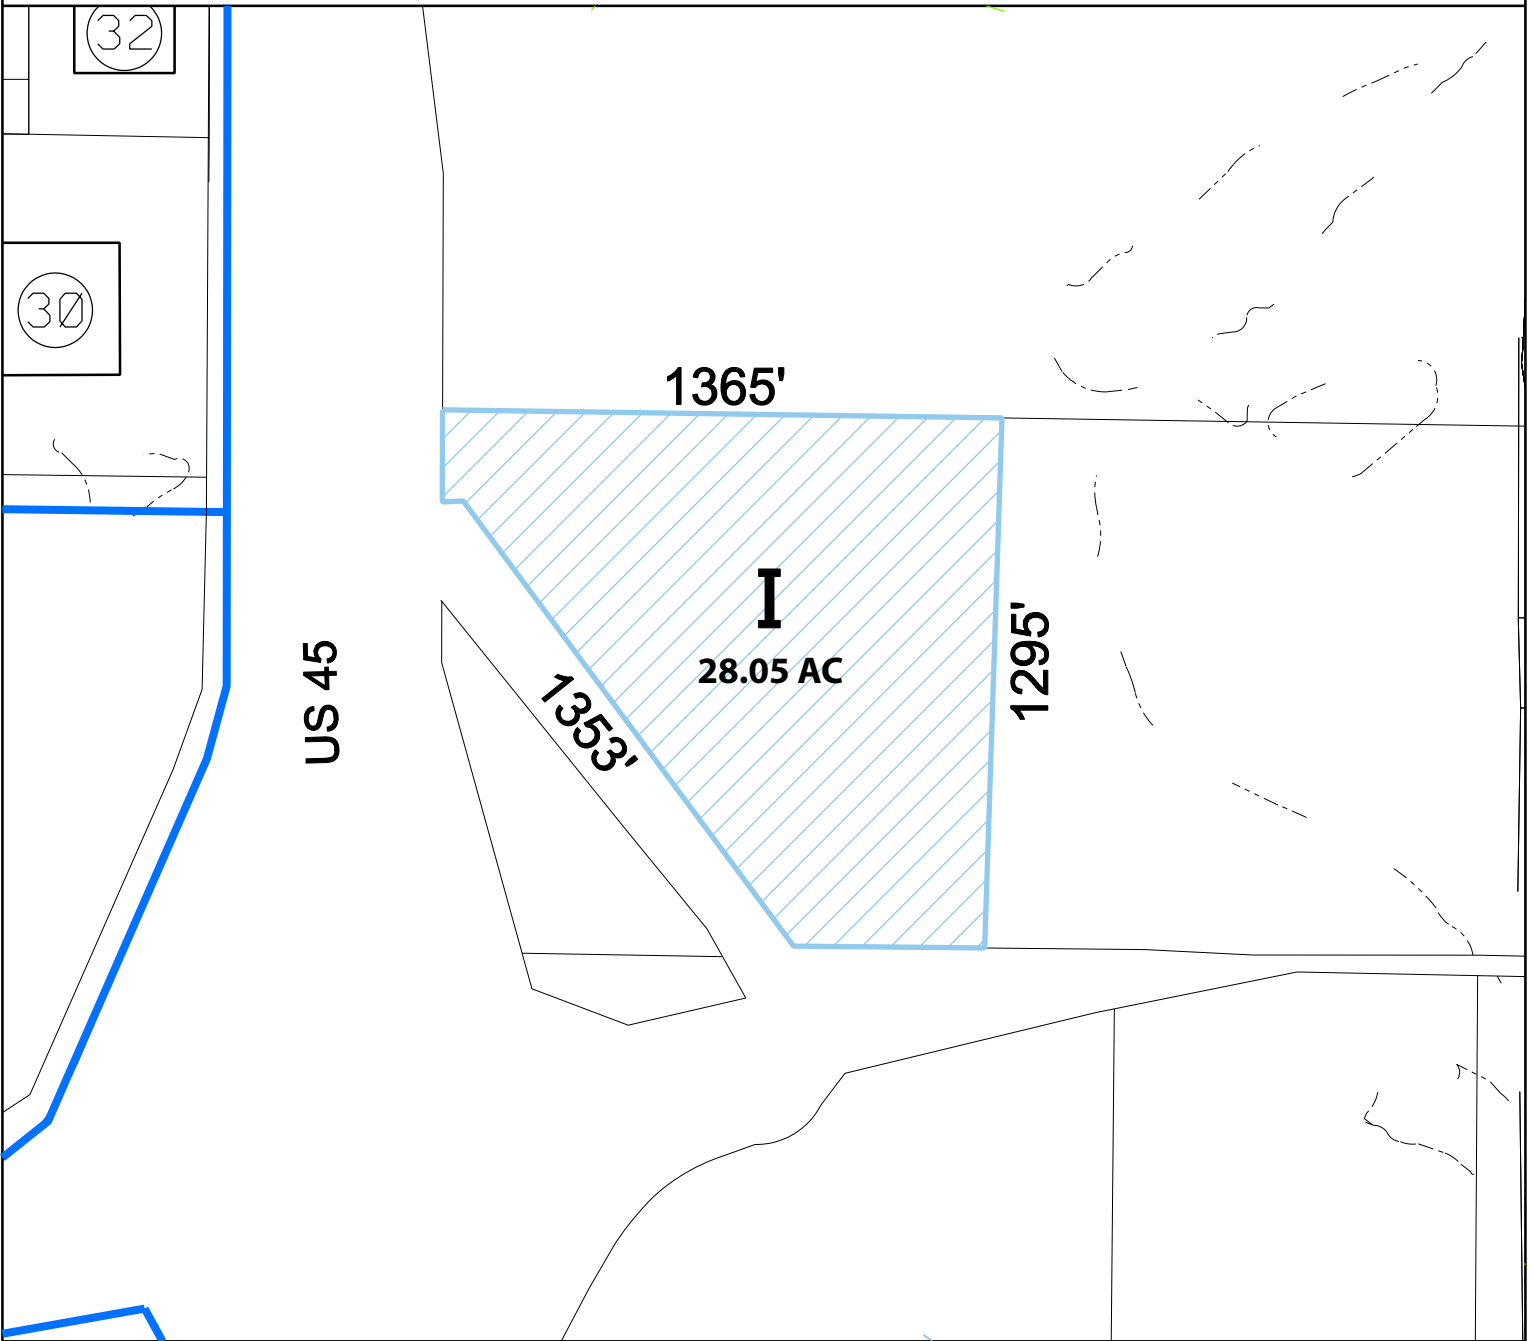

# TULIPS SITE I

## NOTES:

1. LOCATED IN TUPELO LEE INDUSTRIAL PARK SOUTH

MINIMUM ACREAGE= 5 ACRES  
MAXIMUM ACREAGE= 28 ACRES

COMMUNITY DEVELOPMENT FOUNDATION  
300 WEST MAIN STREET, P.O. BOX A  
TUPELO, MISSISSIPPI 38802-1210  
TOLL FREE: 800.523.3463 PHONE: 662.842.4521  
FAX: 662.841.0693 EMAIL: INFO@CDFMS.ORG  
WEBSITE: WWW.CDFMS.ORG