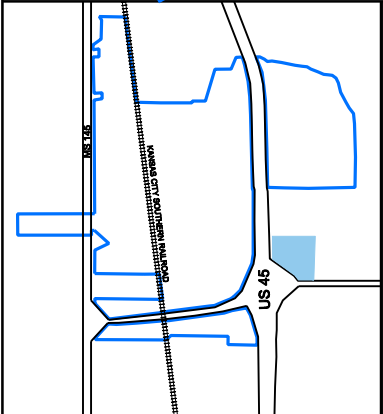

## NOTES:

1. LOCATED IN TUPELO LEE INDUSTRIAL PARK SOUTH

MINIMUM ACREAGE= 5 ACRES  
MAXIMUM ACREAGE= 28 ACRES

COMMUNITY DEVELOPMENT FOUNDATION  
300 WEST MAIN STREET, P.O. BOX A  
TUPELO, MISSISSIPPI 38802-1210  
TOLL FREE: 800.523.3463 PHONE: 662.842.4521  
FAX: 662.841.0693 EMAIL: INFO@CDFMS.ORG  
WEBSITE: WWW.CDFMS.ORG