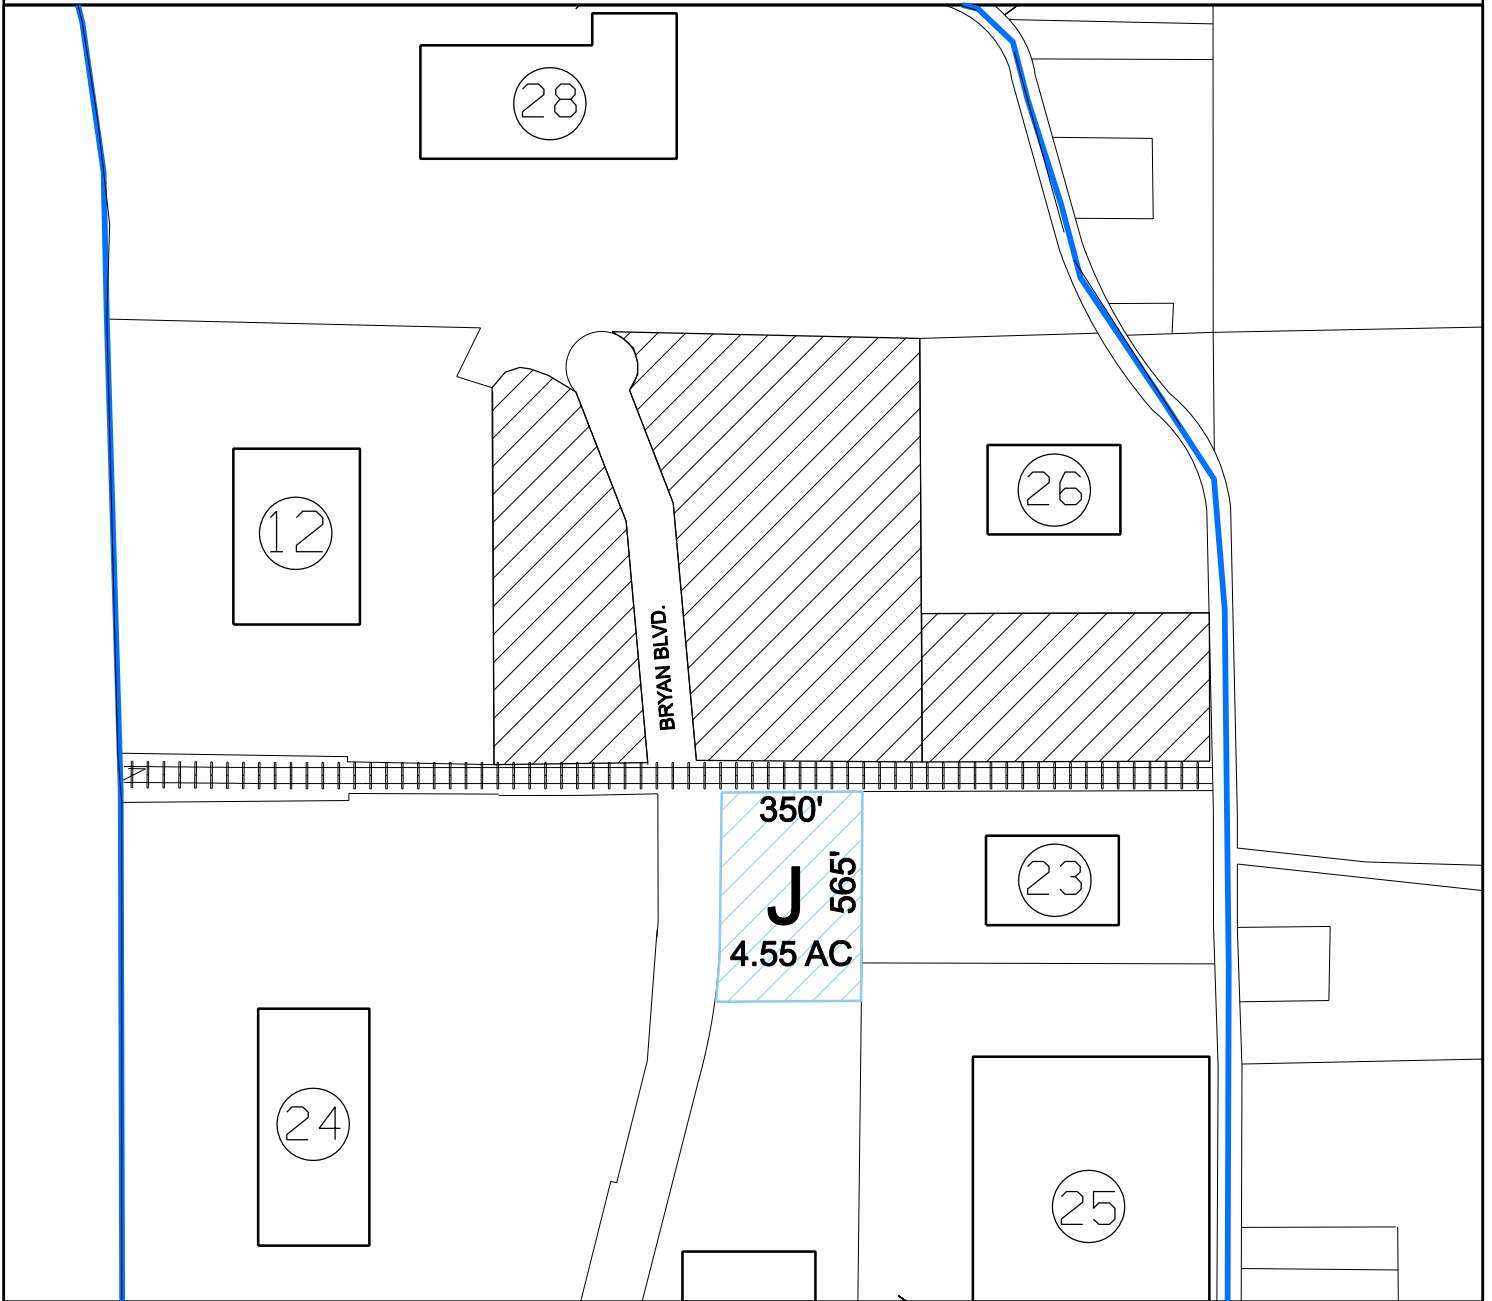

TULIPS SITE J

NOTES:

1. LOCATED IN TUPELO LEE INDUSTRIAL PARK SOUTH

MINIMUM ACREAGE= 2 ACRES
 MAXIMUM ACREAGE= 4.5 ACRES

COMMUNITY DEVELOPMENT FOUNDATION
 300 WEST MAIN STREET, P.O. BOX A
 TUPELO, MISSISSIPPI 38802-1210
 TOLL FREE: 800.523.3463 PHONE: 662.542.4521
 FAX: 662.841.0693 EMAIL: INFO@CDFMS.ORG
 WEBSITE: WWW.CDFMS.ORG