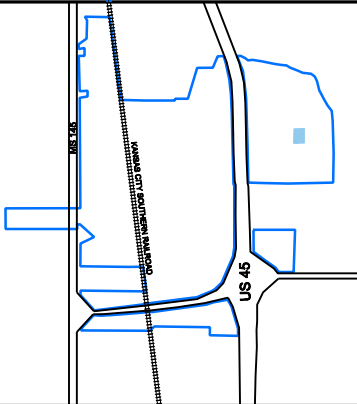

TULIPS SITE J

NOTES:

1. LOCATED IN TUPELO LEE INDUSTRIAL PARK SOUTH

MINIMUM ACREAGE= 2 ACRES
 MAXIMUM ACREAGE= 4.5 ACRES

COMMUNITY DEVELOPMENT FOUNDATION
 300 WEST MAIN STREET, P.O. BOX A
 TUPELO, MISSISSIPPI 38802-1210
 TOLL FREE: 800.523.3463 PHONE: 662.542.4521
 FAX: 662.841.0693 EMAIL: INFO@CDFMS.ORG
 WEBSITE: WWW.CDFMS.ORG