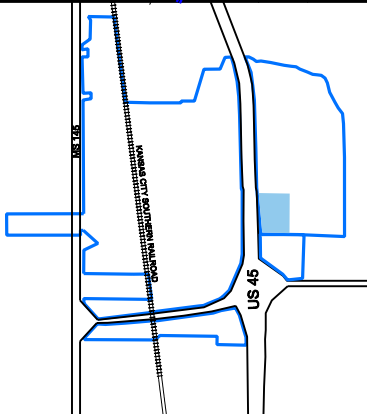

# TULIPS SITE K

**NOTES:**

1. LOCATED IN TUPELO LEE INDUSTRIAL PARK SOUTH

MINIMUM ACREAGE - 10 ACRES  
 MAXIMUM ACREAGE - 27 ACRES

COMMUNITY DEVELOPMENT FOUNDATION  
 300 WEST MAIN STREET, P.O. BOX A  
 TUPELO, MISSISSIPPI 38802-1210  
 TOLL FREE: 800.523.3463 PHONE: 662.842.4521  
 FAX: 662.841.0693 EMAIL: INFO@CDFMS.ORG  
 WEBSITE: WWW.CDFMS.ORG