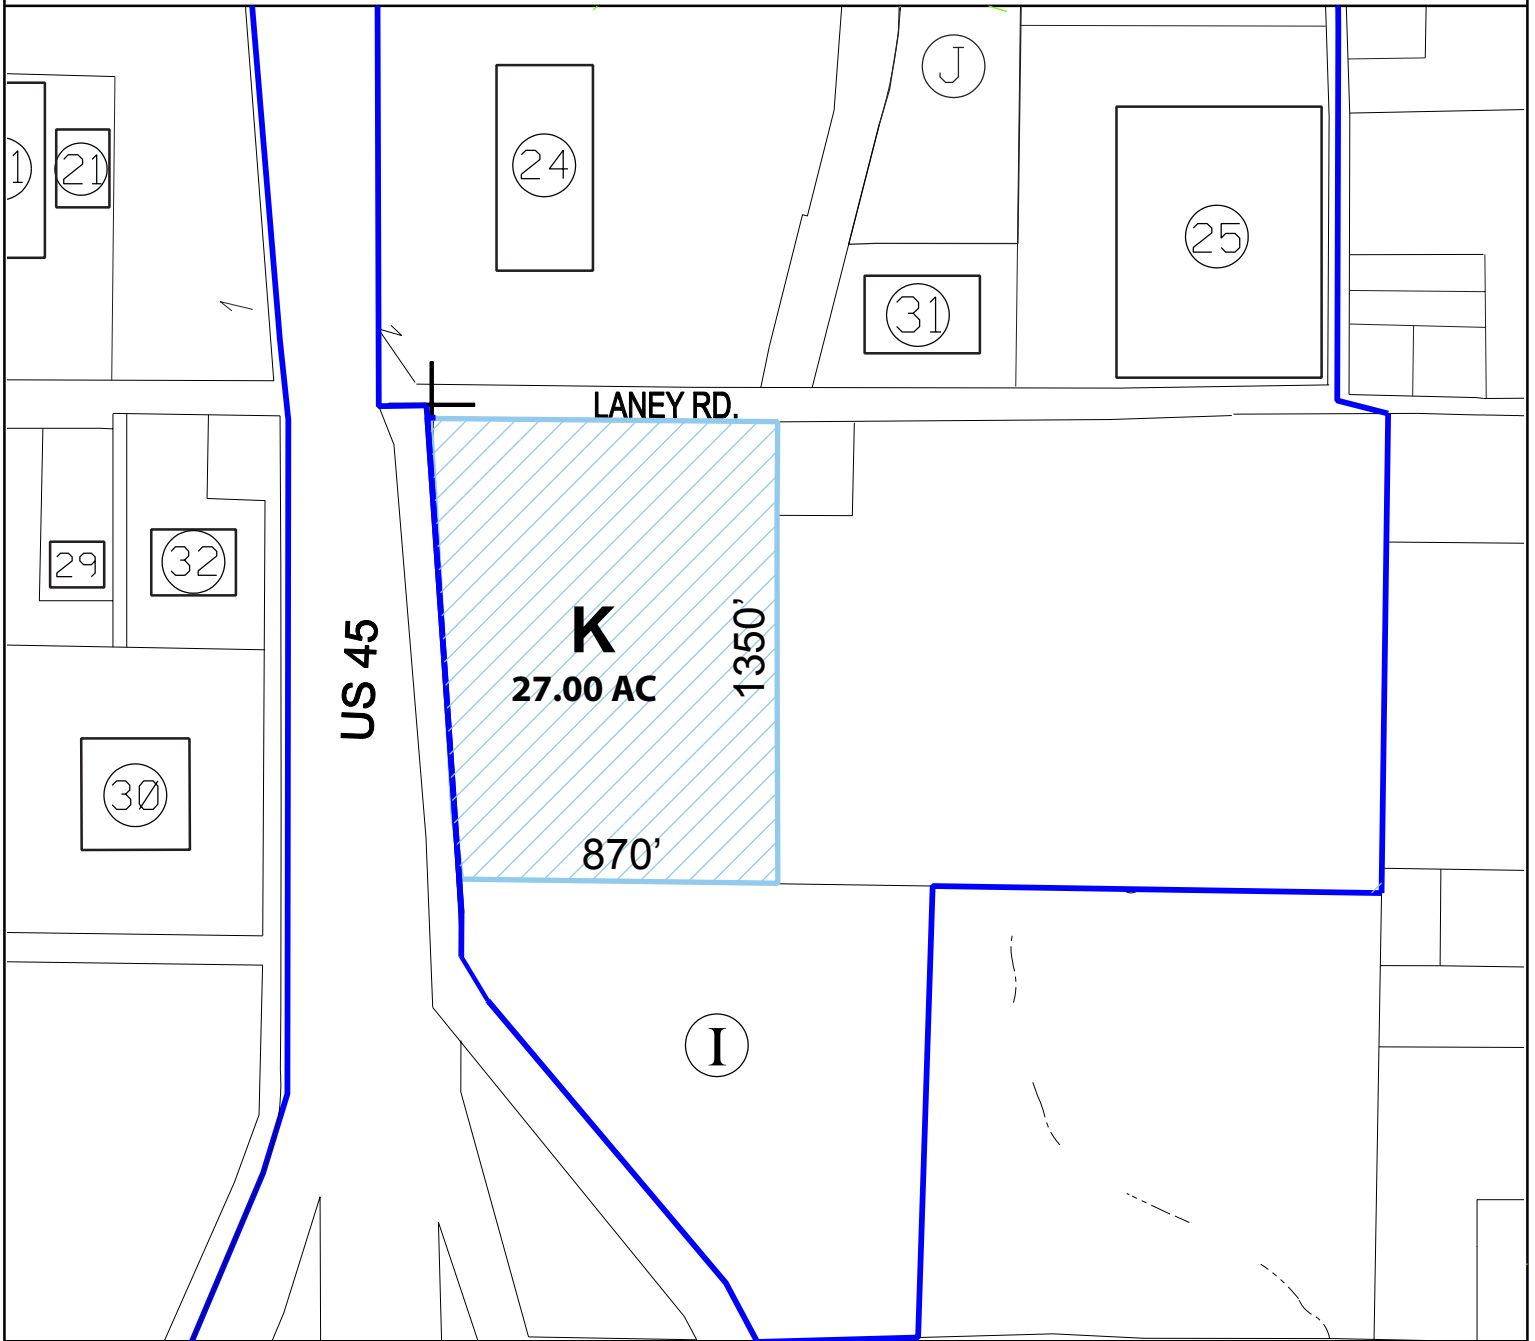

# TULIPS SITE K

**NOTES:**

1. LOCATED IN TUPELO LEE INDUSTRIAL PARK SOUTH

MINIMUM ACREAGE - 10 ACRES  
 MAXIMUM ACREAGE - 27 ACRES

COMMUNITY DEVELOPMENT FOUNDATION  
 300 WEST MAIN STREET, P.O. BOX A  
 TUPELO, MISSISSIPPI 38802-1210  
 TOLL FREE: 800.523.3463 PHONE: 662.842.4521  
 FAX: 662.841.0693 EMAIL: INFO@CDFMS.ORG  
 WEBSITE: WWW.CDFMS.ORG