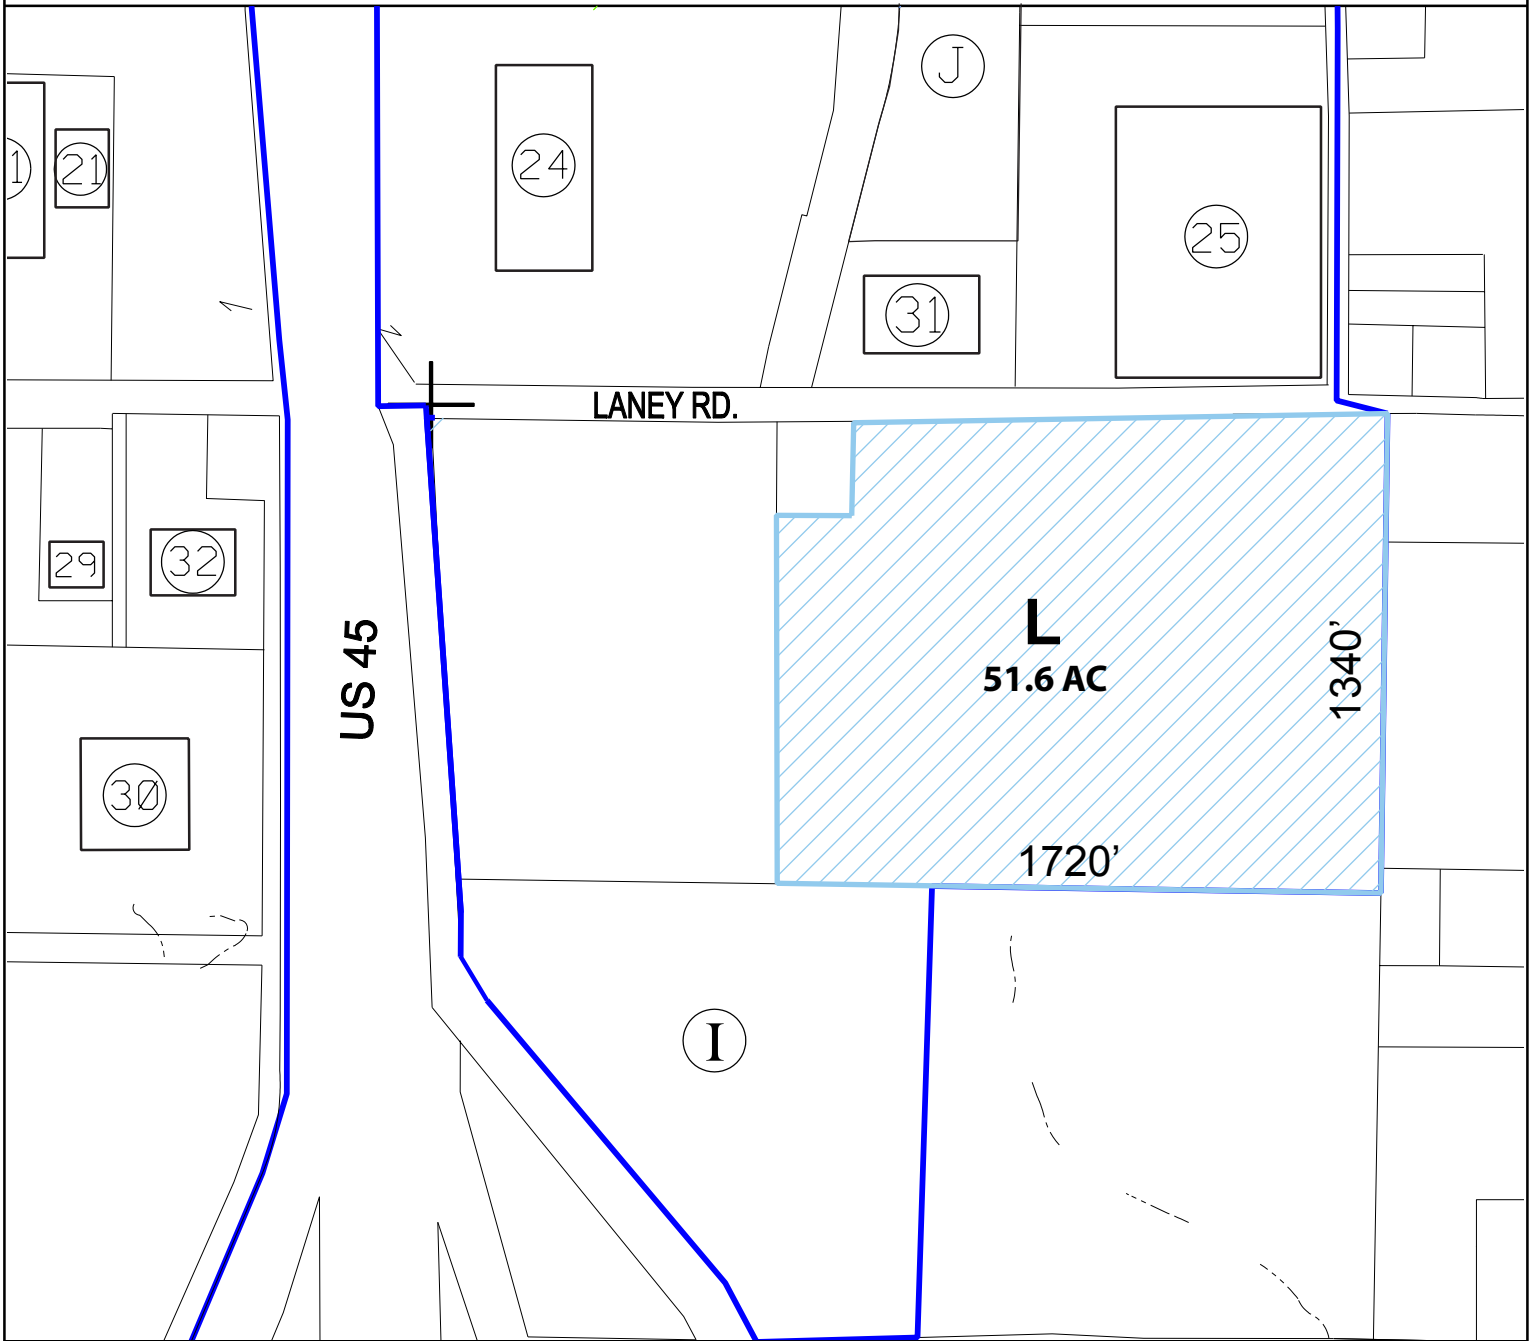

TULIPS SITE L

NOTES:

1. LOCATED IN TUPELO LEE INDUSTRIAL PARK SOUTH

MINIMUM ACREAGE - 10 ACRES
MAXIMUM ACREAGE - 51 ACRES

COMMUNITY DEVELOPMENT FOUNDATION
300 WEST MAIN STREET, P.O. BOX A
TUPELO, MISSISSIPPI 38802-1210
TOLL FREE: 800.523.3463 PHONE: 662.842.4521
FAX: 662.841.0693 EMAIL: INFO@CDFMS.ORG
WEBSITE: WWW.CDFMS.ORG