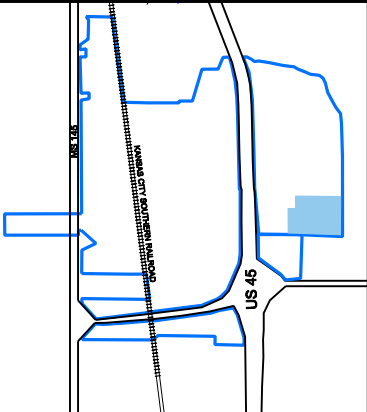

TULIPS SITE L

NOTES:

1. LOCATED IN TUPELO LEE INDUSTRIAL PARK SOUTH

MINIMUM ACREAGE - 10 ACRES
MAXIMUM ACREAGE - 51 ACRES

COMMUNITY DEVELOPMENT FOUNDATION
300 WEST MAIN STREET, P.O. BOX A
TUPELO, MISSISSIPPI 38802-1210
TOLL FREE: 800.523.3463 PHONE: 662.842.4521
FAX: 662.841.0693 EMAIL: INFO@CDFMS.ORG
WEBSITE: WWW.CDFMS.ORG