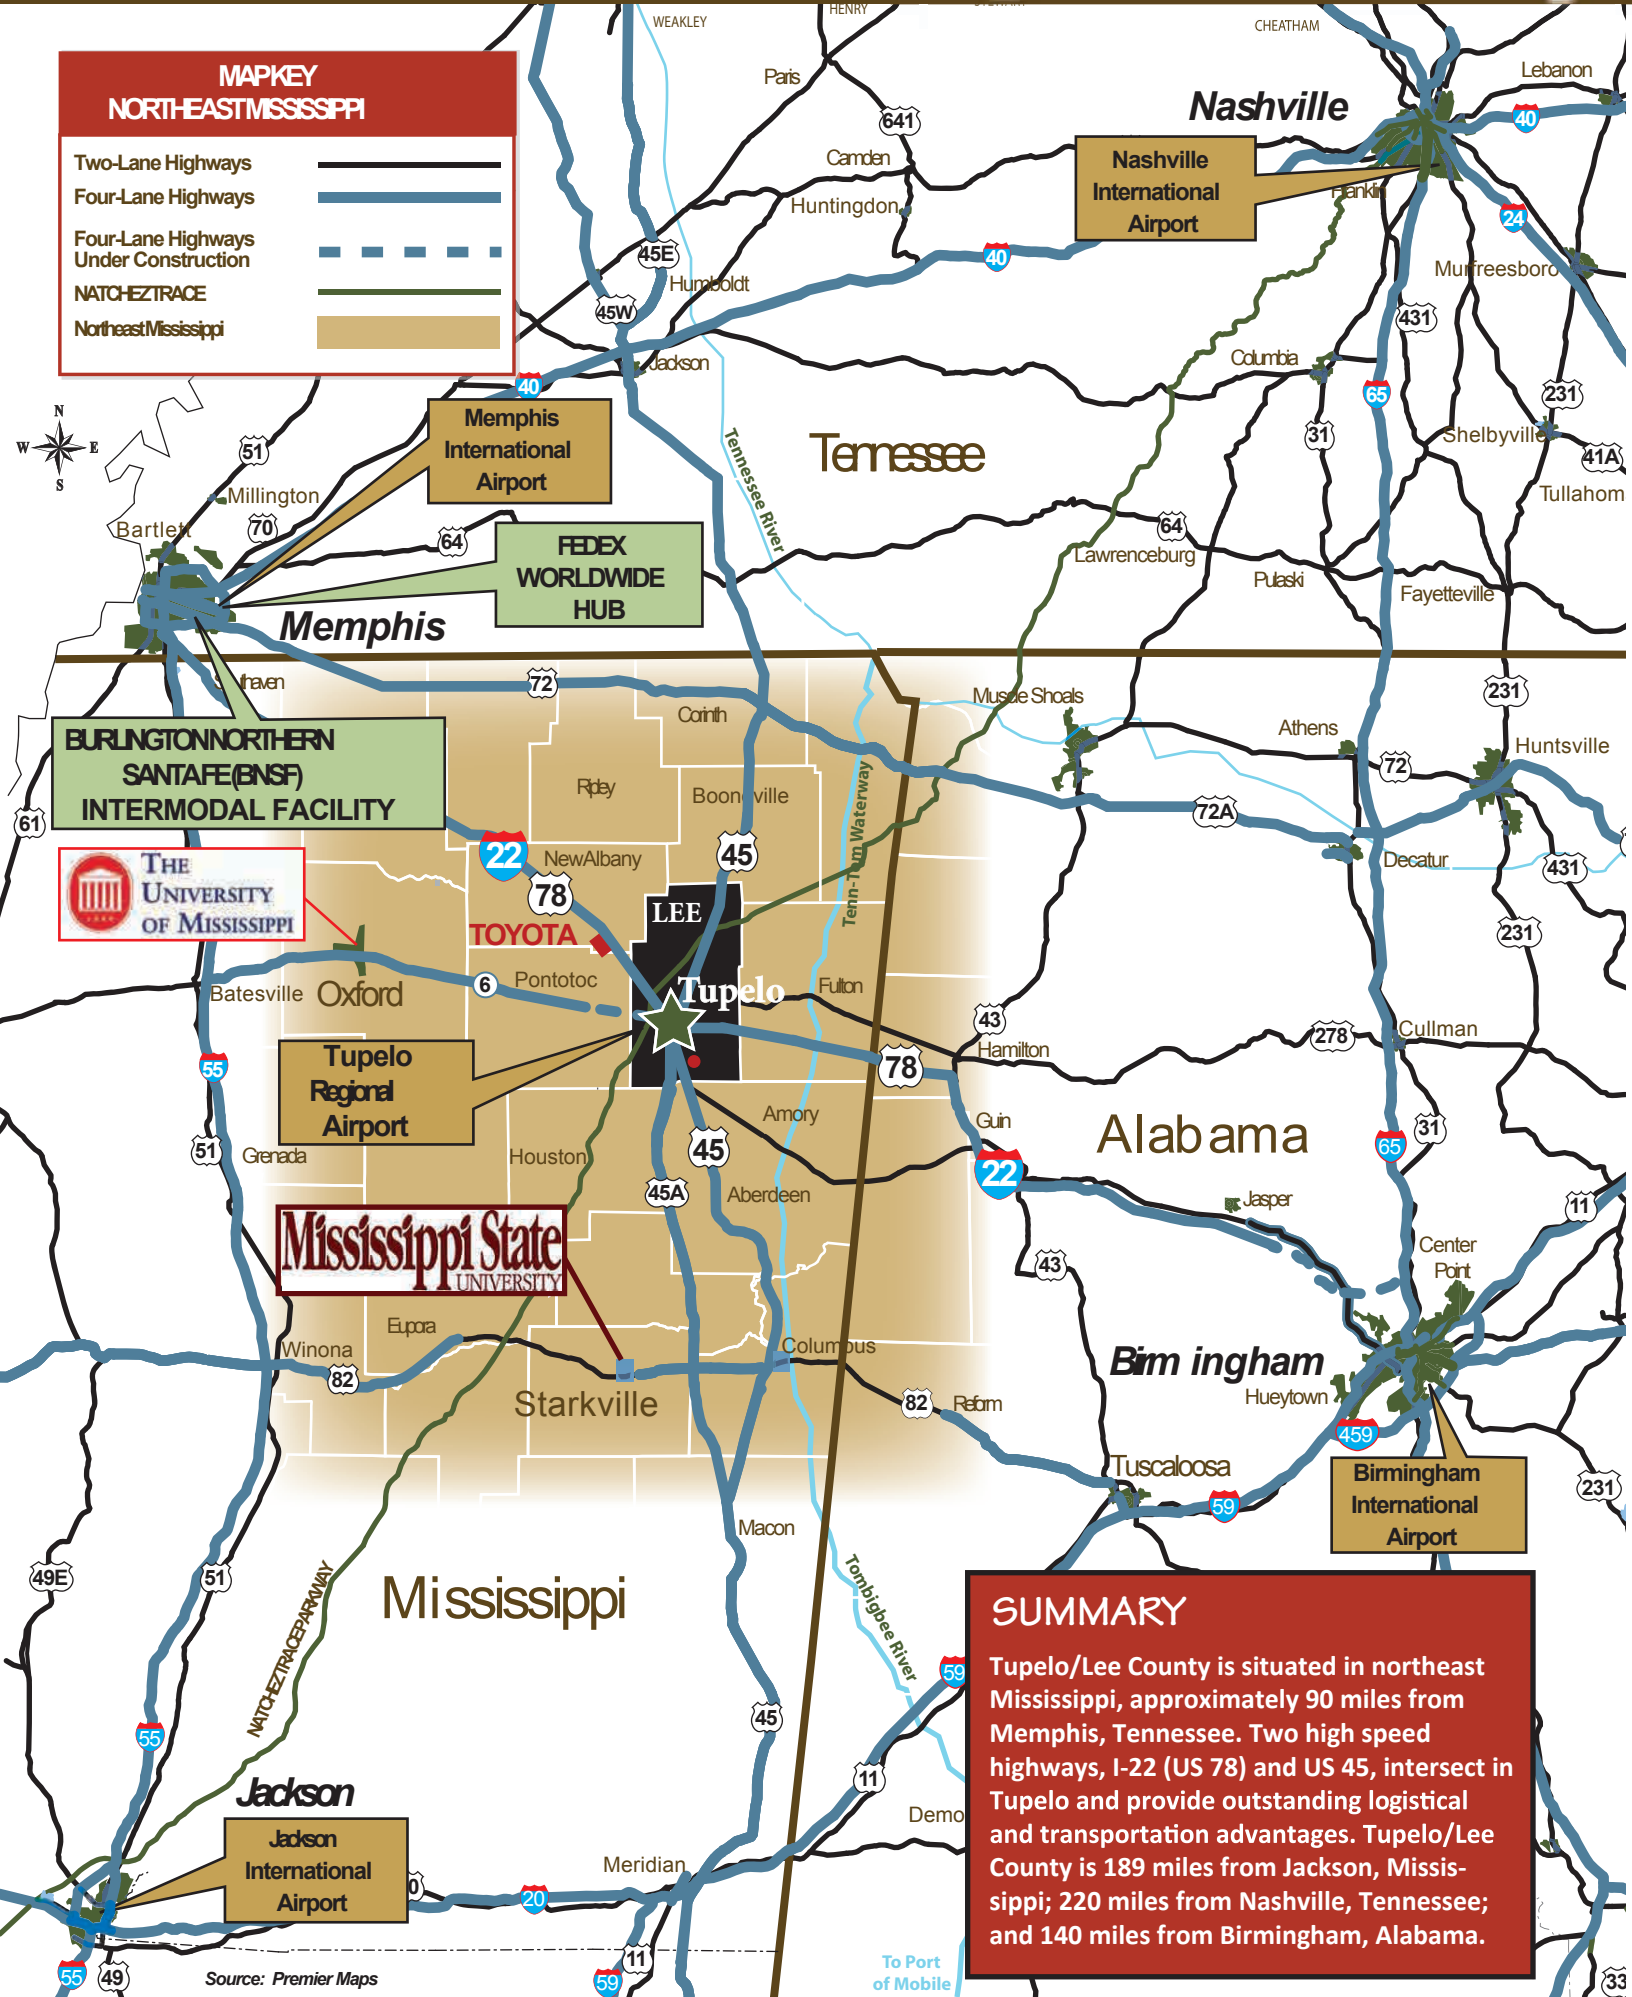

Regional Location Map

MAPKEY
NORTHEAST MISSISSIPPI

- Two-Lane Highways
- Four-Lane Highways
- Four-Lane Highways Under Construction
- NATCHEZ TRACE
- Northeast Mississippi

BURLINGTON NORTHERN SANTA FE (BNSF) INTERMODAL FACILITY

THE UNIVERSITY OF MISSISSIPPI

Mississippi State UNIVERSITY

SUMMARY

Tupelo/Lee County is situated in northeast Mississippi, approximately 90 miles from Memphis, Tennessee. Two high speed highways, I-22 (US 78) and US 45, intersect in Tupelo and provide outstanding logistical and transportation advantages. Tupelo/Lee County is 189 miles from Jackson, Mississippi; 220 miles from Nashville, Tennessee; and 140 miles from Birmingham, Alabama.