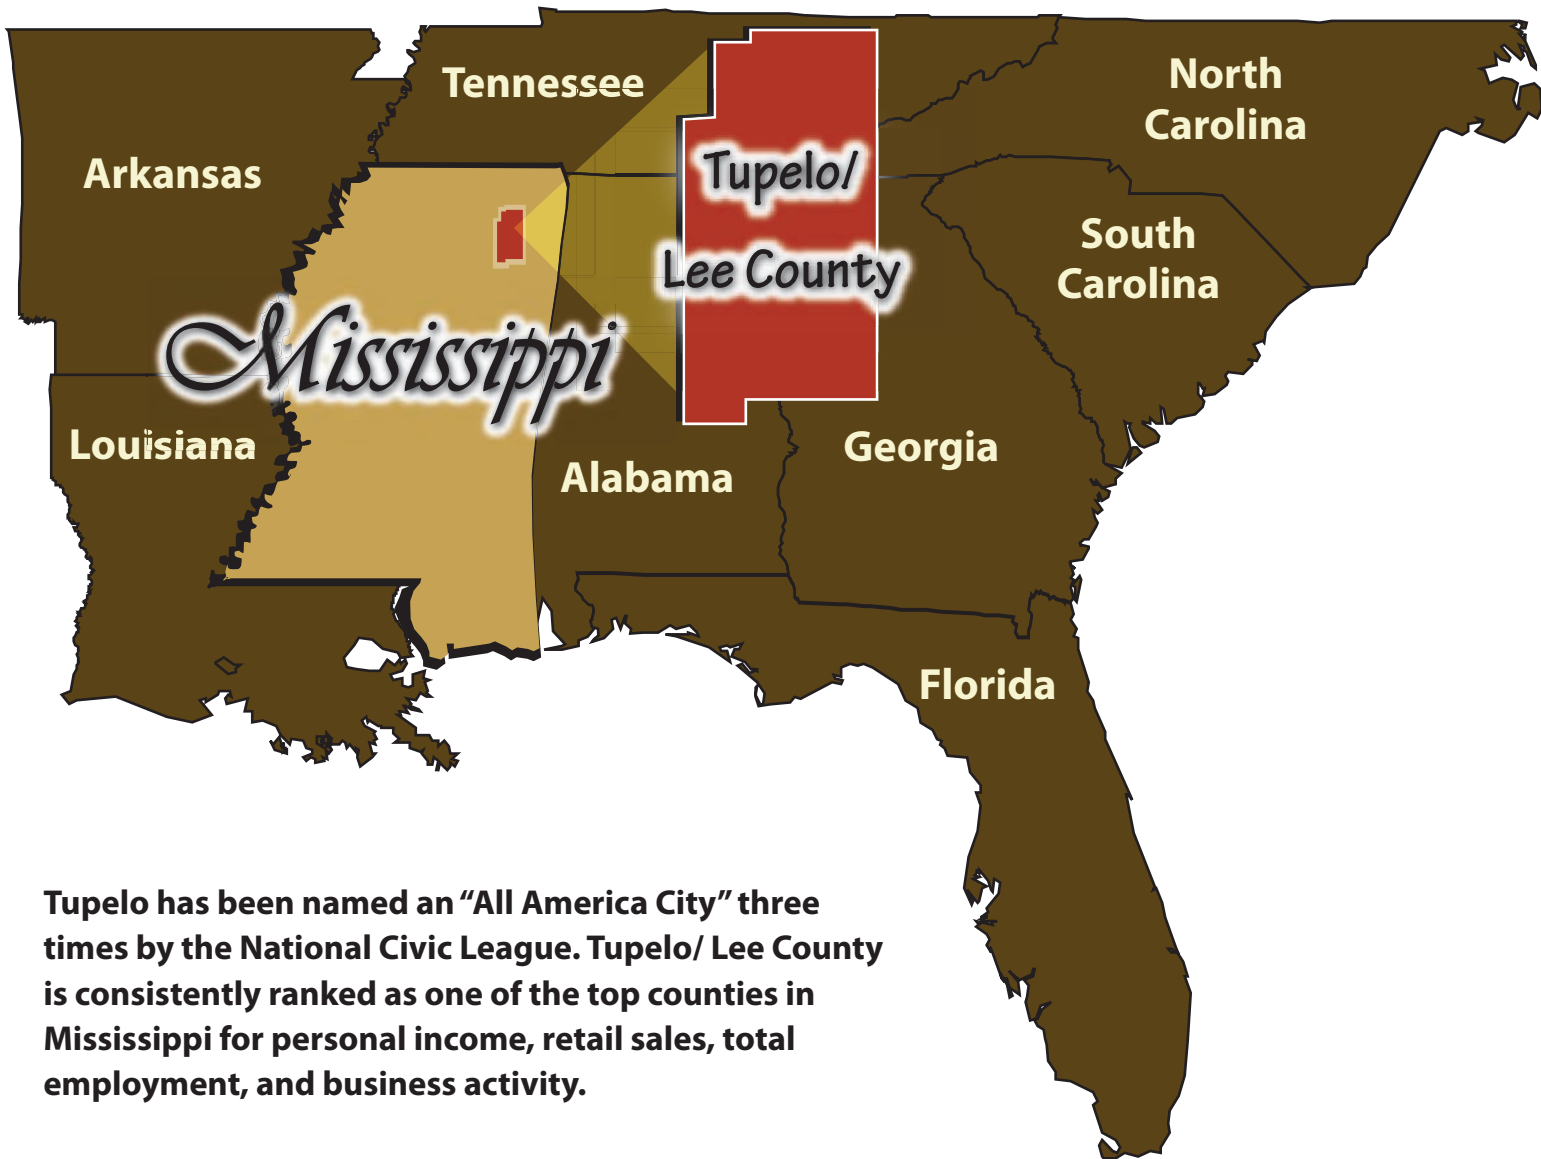

Southeast U.S. Location

Tupelo &
Lee County
Mississippi

Tupelo has been named an "All America City" three times by the National Civic League. Tupelo/ Lee County is consistently ranked as one of the top counties in Mississippi for personal income, retail sales, total employment, and business activity.

Tupelo/Lee County is home to the largest base of manufacturing employees in Mississippi. Economic development activity is plentiful, as *Site Selection* magazine has ranked Tupelo/Lee County in the top five micropolitan areas for new and expanded industries in the nation for the past three years running.