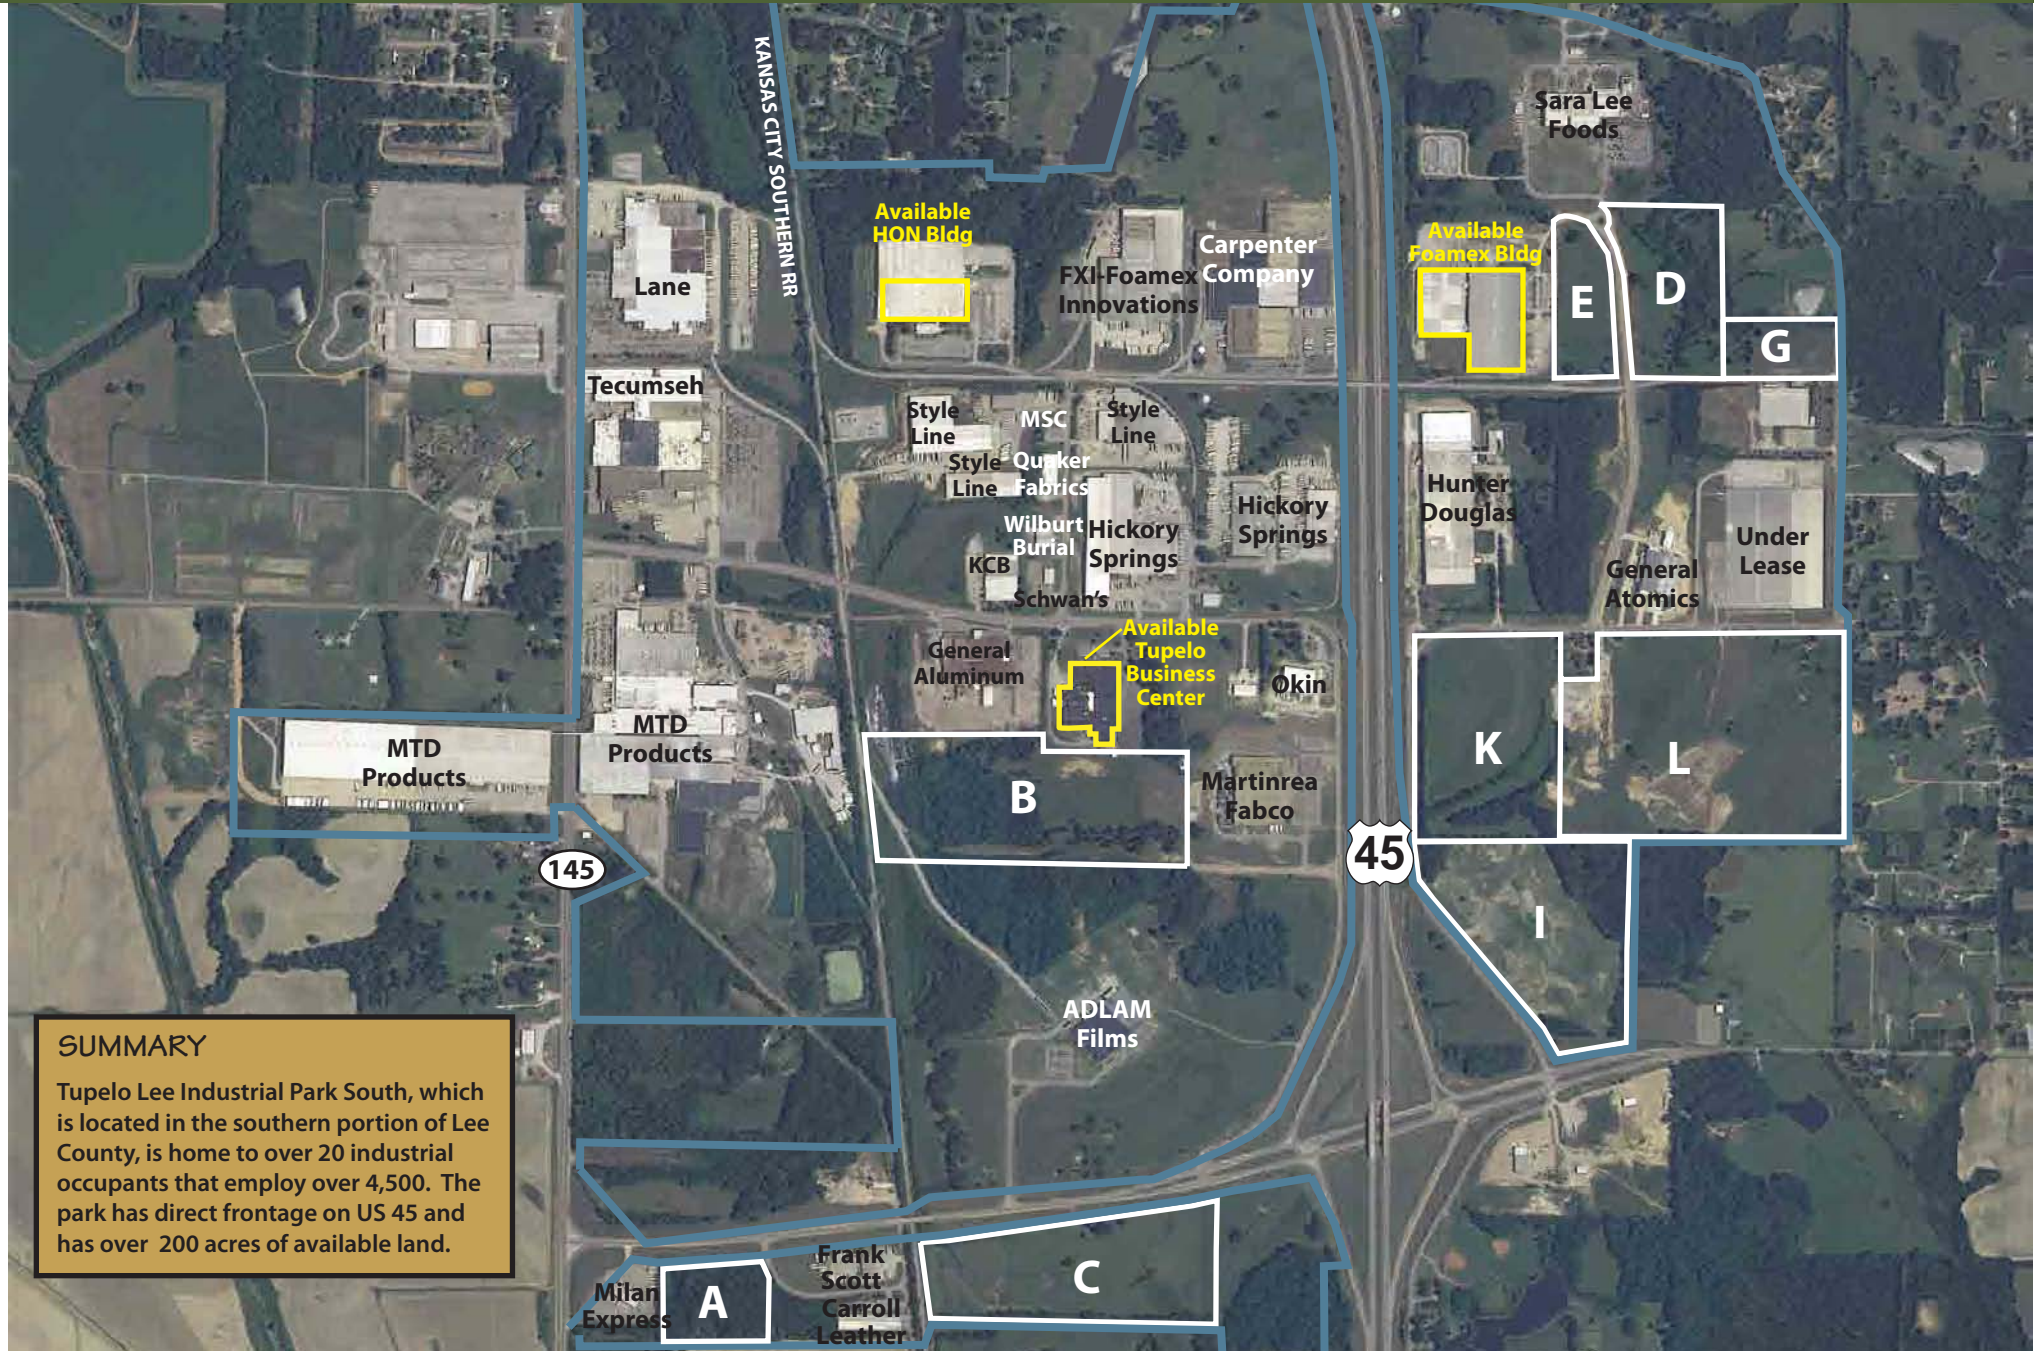

Tupelo Lee Industrial Park South

SUMMARY
 Tupelo Lee Industrial Park South, which is located in the southern portion of Lee County, is home to over 20 industrial occupants that employ over 4,500. The park has direct frontage on US 45 and has over 200 acres of available land.

-  Industrial Park Boundary
-  Available Sites

Available Sites: Minimum - Maximum Acreage

A. 5 - 5 acres	G. 2 - 6 acres
B. 10 - 28 acres	I. 5 - 28.5 acres
C. 10 - 39 acres	K. 10 - 27 acres
D. 2 - 15 acres	L. 10 - 52 acres
E. 2 - 7 acres	