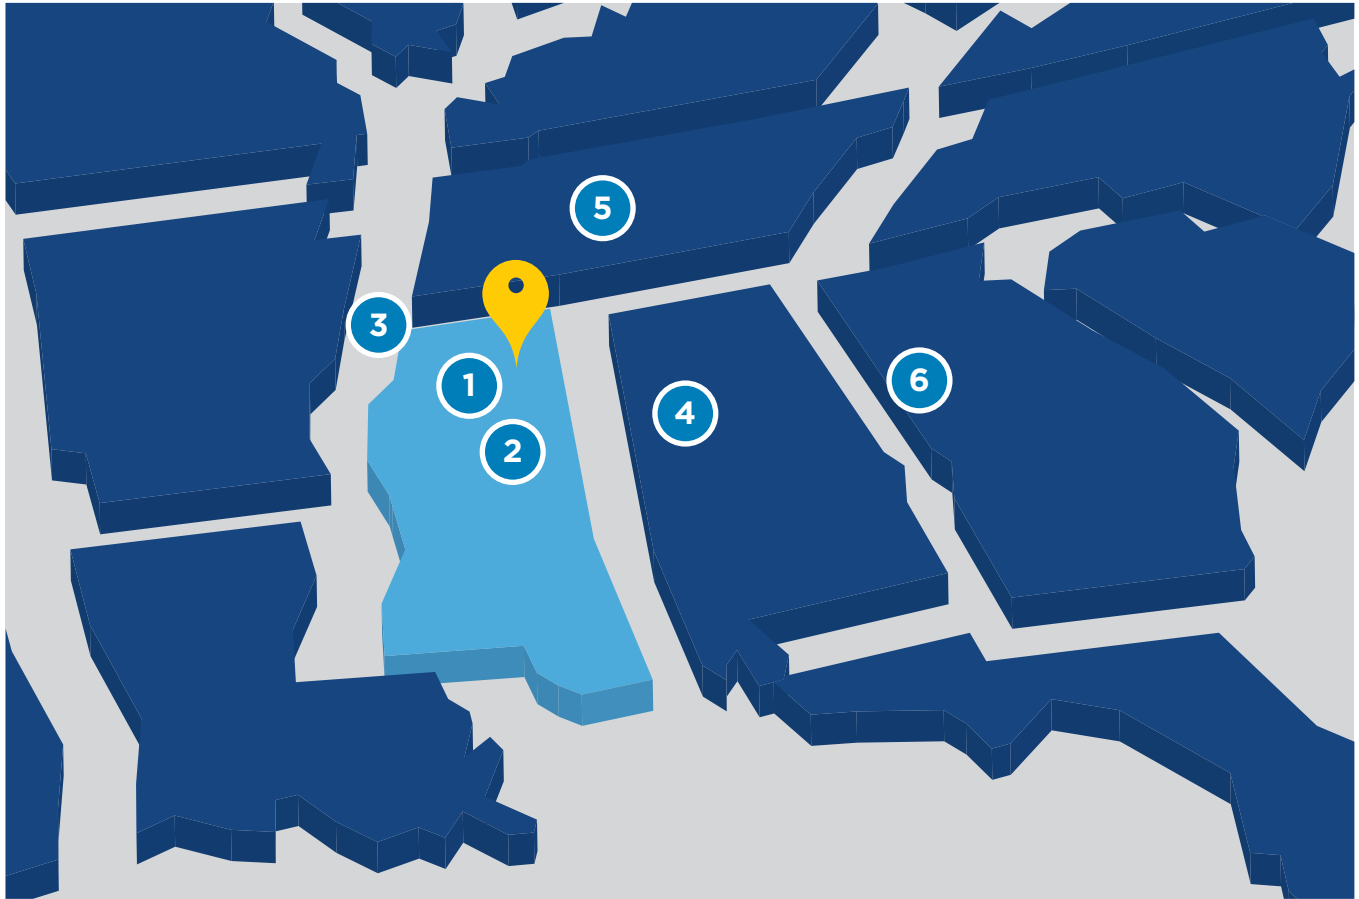

AIR TRAVEL

1 TUPELO (TUP)

Regional - 0 mi

2 GOLDEN TRIANGLE (GTR)

Regional - 60 mi

3 MEMPHIS (MEM)

International - 98 mi

*FedEx World Hub

** UPS Hub

4 BIRMINGHAM SHUTTLESWORTH (BHM)

International - 140 mi

5 NASHVILLE (BNA)

International - 220 mi

6 HARTSFIELD-JACKSON ATLANTA (ATL)

International - 290 mi

***Delta Headquarters

Commercial jet service for the Tupelo-Lee County area is provided through the Tupelo Regional Airport with connecting flights to Nashville International Airport (BNA). The Tupelo Regional Airport has a 13,600 square foot terminal, nine (9) conventional hangars, and 18 paved tie-down spaces. The runway is 7,150 feet long with a 150 foot wide grooved pavement surface. The field offers instrument approaches, a full lighting system, and a control tower.