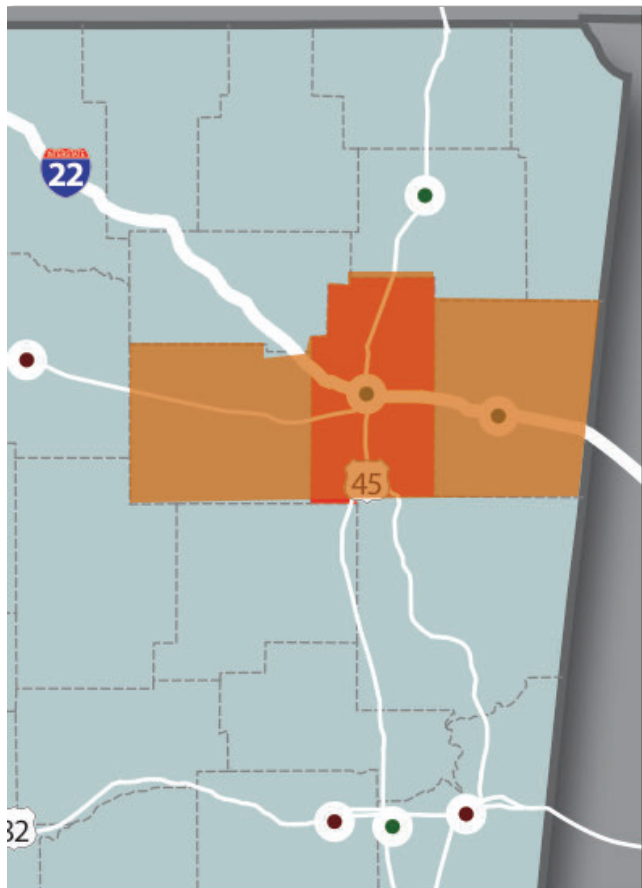

TUPELO MICROPOLITAN DEMOGRAPHICS

What is a Micropolitan?

A **micro** area contains an urban core population of at least 10,000 (but less than 50,000). All metro or **micro** areas consist of one or more counties and includes the counties containing the core urban area, as well as any adjacent counties that have a high degree of social and economic integration with the urban core.

TUPELO MICROPOLITAN AREA

Our micropolitan area includes the counties of Itawamba, Lee, and Pontotoc with the City of Tupelo serving as its urban core.

The POPULATION of the Tupelo
Micro Area in 2017

142,552

Of the country's 536 micropolitans
the Tupelo Micro Area was ranked by
Site Selection Magazine as the

5th

Top Micropolitan in the
Nation in 2016.

Rev. 11.2017