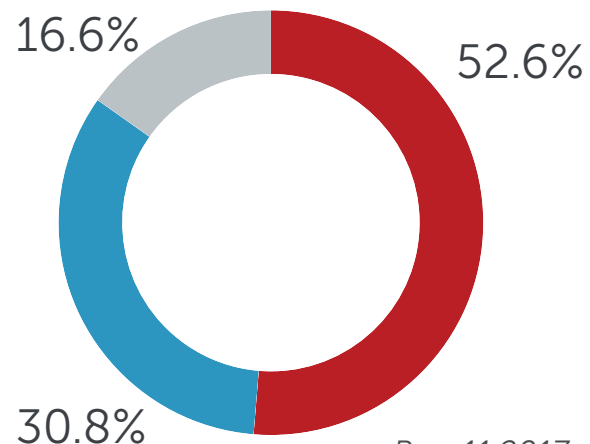

Worker Employment