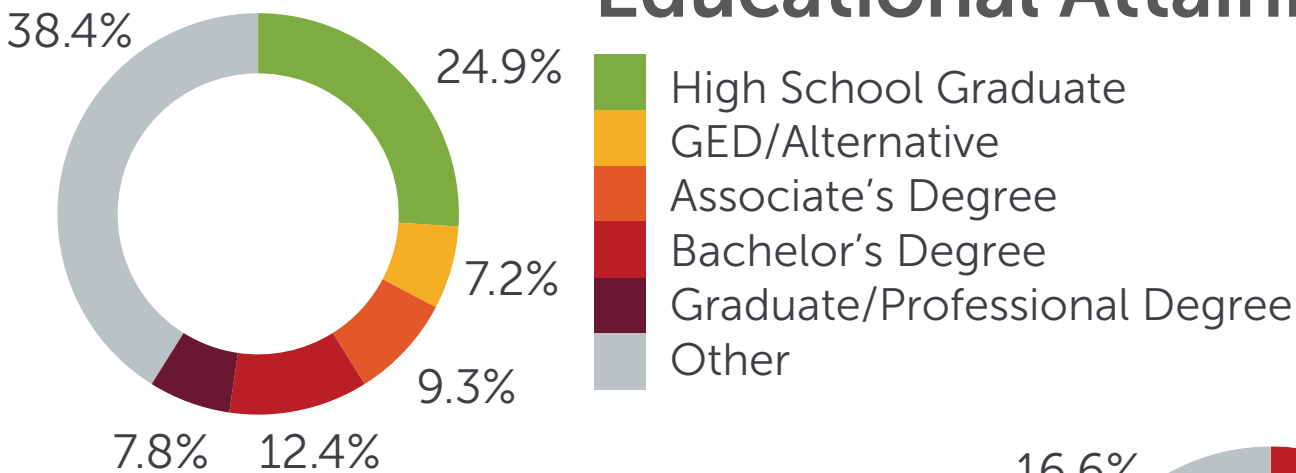

# TUPELO MICROPOLITAN LABOR DEMOGRAPHICS

The Tupelo Micropolitan labor shed extends to a **60-minute drive time**.

Based on actual manufacturing employees from **83** different zip codes.

The 2017 population for the labor shed area is **638,597**, with a working age of 25+ population of **427,241**.

## Educational Attainment