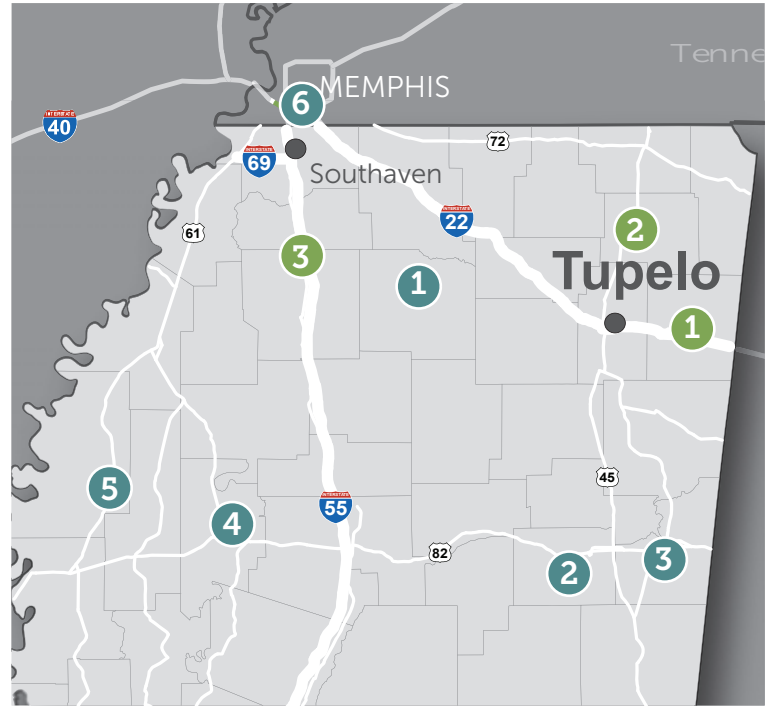

Universities

- 1 **University of Mississippi***
Oxford, MS - 50 Miles
23,610
- 2 **Mississippi State University***
Starkville, MS - 56 Miles
21,622
- 3 **Mississippi University for Women**
Columbus, MS - 70 Miles
2,956
- 4 **Mississippi Valley State University**
Leflore, MS - 128 Miles
2,455
- 5 **Delta State Univeristy**
Cleveland, MS - 139 Miles
3,584
- 6 **University of Memphis***
Memphis, TN - 90 Miles
20,585

* Major Research University

Community Colleges

- 1 **Itawamba Community College**
Fulton, MS - 30 Miles
5,425
- 2 **Northeast Mississippi Community College**
Booneville, MS - 31 Miles
3,521
- 3 **Northwest Mississippi Community College**
Senatobia, MS - 75 Miles
7,905