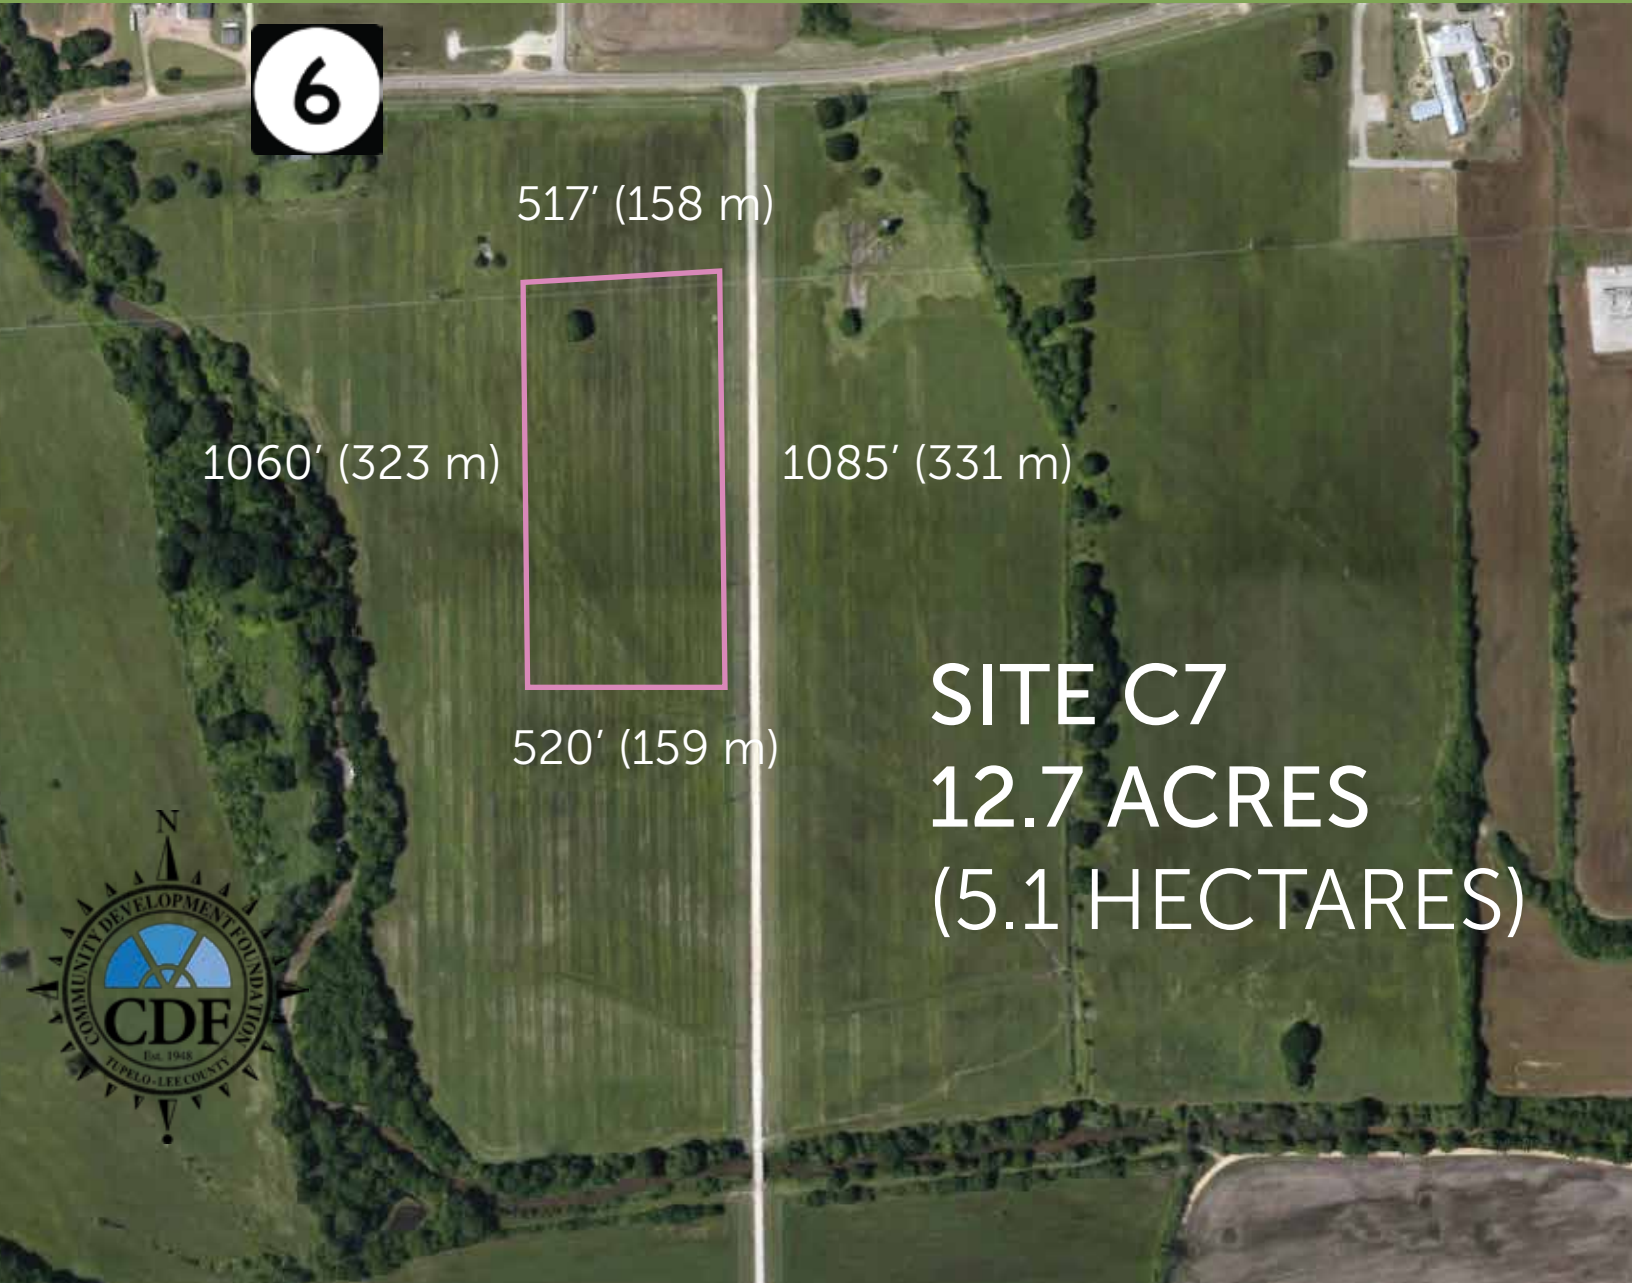

COMMUNITY
DEVELOPMENT
FOUNDATION

AVAILABLE

12.7 ACRE SITE

THE HIVE PARK

SITE C7

6

SITE C7
12.7 ACRES
(5.1 HECTARES)

HANCOCK ROAD, TUPELO, MISSISSIPPI 38804