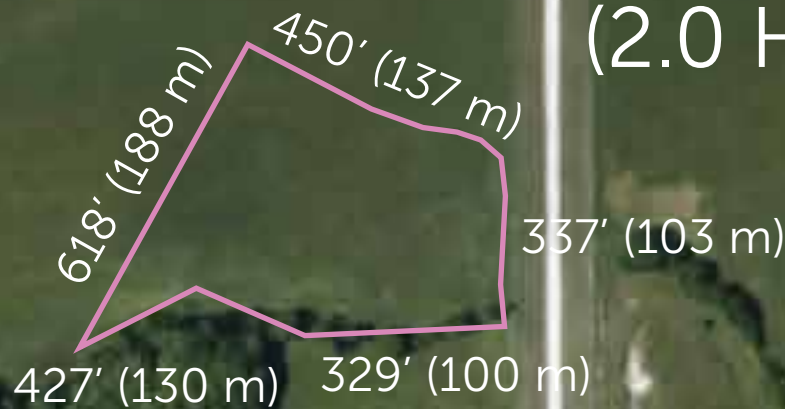

## 5.0 ACRE SITE

THE HIVE PARK

## SITE B3 5.0 ACRES (2.0 HECTARES)

**HANCOCK ROAD, TUPELO, MISSISSIPPI 38804**

398 EAST MAIN  
TUPELO, MS 38804  
**662.842.4521**  
**CDFMS.ORG**