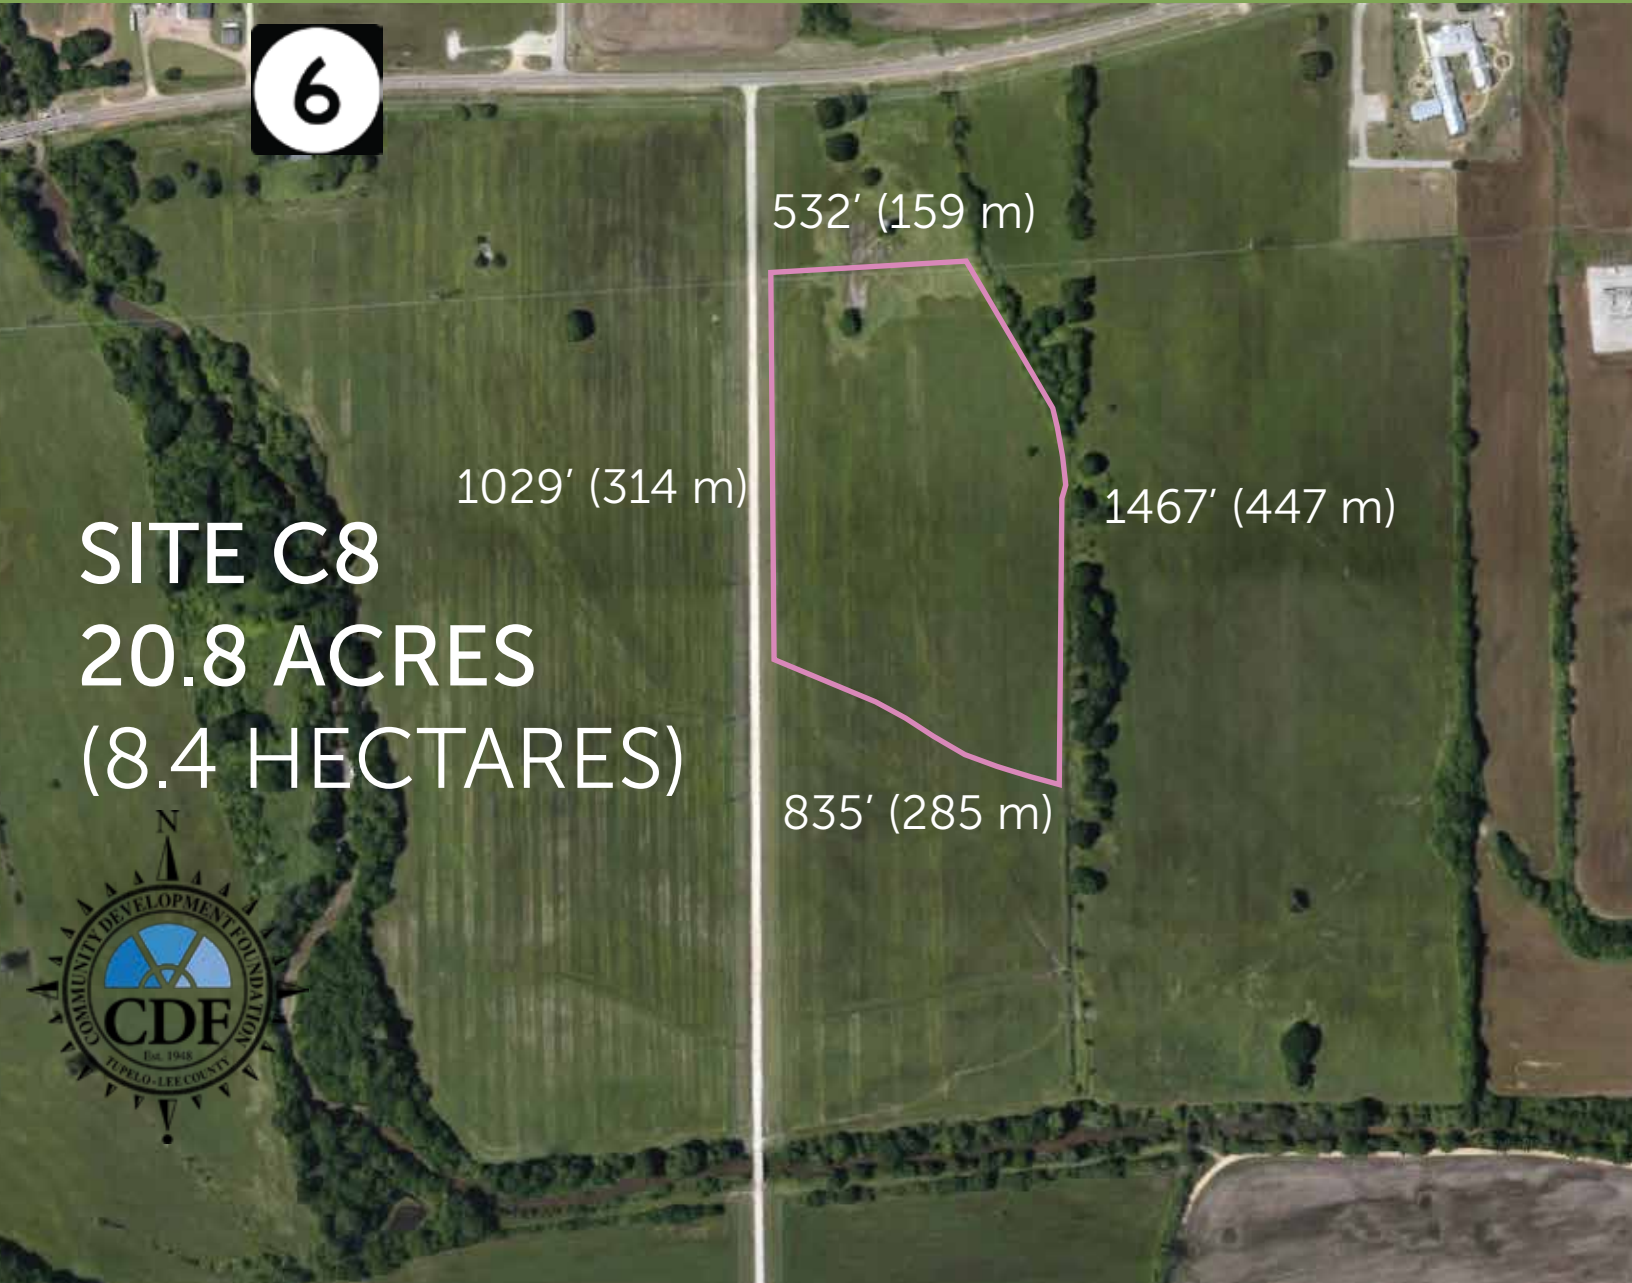

COMMUNITY
DEVELOPMENT
FOUNDATION

AVAILABLE

20.8 ACRE SITE

THE HIVE PARK

SITE C8

532' (159 m)

1029' (314 m)

1467' (447 m)

835' (285 m)

SITE C8
20.8 ACRES
(8.4 HECTARES)

HANCOCK ROAD, TUPELO, MISSISSIPPI 38804

398 EAST MAIN
TUPELO, MS 38804
662.842.4521
CDFMS.ORG